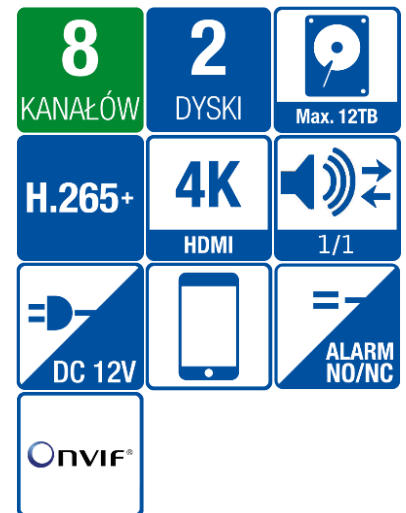

## BCS-V-NVR0802-4KE

8 channel 2 HDD network recorder

- Display and record 8 IPC with max resolution 8Mpx
- Compression H.265+/H265/H.264+/H.264/MPEG4
- Max incoming bandwidth 80Mbps, outgoing 160Mbps
- Independent video out HDMI4K(3840×2160) and VGA(1920×1080)
- Advanced video detection: motion detect, crossline, intrusion
- Support 2 HDD SATA 6TB (12TB in total)
- 1 audio in / 1 audio out
- 4 alarm in / 1 alarm out
- 2×USB, 1×RJ45
- Built-in web-service, support CMS(BCS Manager), mobile app BCS(android, iOS), P2P, Onvif
- Power supply DC 12V

## BCS-V-NVR0802-4KE

### 8 channel 2 HDD network recorder

System video	IP
Functionality	Live view, record, playback, archive, network access
System control	Mouse, network, front-panel
IPC channels	8
Video out	1×HDMI 4K, 1×VGA 1080P
Resolution	HDMI4K: 4K (3840×2160)/30Hz, 1920×1080p/60Hz, 1600×1200/60Hz, 1280×1024/60Hz, 1280×720/60Hz, 1024×768/60Hz VGA: 1920×1080p/60Hz, 1600×1200/60Hz, 1280×1024/60Hz, 1280×720/60Hz, 1024×768/60Hz
Window split display	1/4/8
Recording resolution	8 MP/6 MP/5 MP/4 MP/3 MP/1080p/UXGA /720p/VGA/4CIF/DCIF/ 2CIF/CIF/QCIF
Bandwidth	Incoming: 80Mbps, Outgoing: 160Mbps
Decoding	2-ch @ 8 MP(25fps) / 4-ch @ 4MP(30fps) / 8-ch @ 1080P(30fps)
Video compression	H.265/H.265+/H.264/H.264+/MPEG4
Playback	1/4/8
Audio	1 in / 1 out
Archive	Flash (USB) / network download
Network	1 Port RJ-45 (10/100/1000Mbps)
Protocols	TCP/IP, DHCP, DNS, DDNS, NTP, SADP, SMTP, NFS, iSCSI, UPnP, HTTPS, P2P
Alarm	4 in / 1 out
Compatibility	Onvif
Video detection	Motion detect, crossline, intrusion
HDD	2×SATA max 6TB (12TB in total)
Interfaces	1×USB2.0(front), 1×USB3.0(back)
Power supply	12V DC, Power consumption <40W
Working environment	-10°C ~+55°C / 10~90%RH
Dimensions and weight	1U 385×315×52mm (W×D×H) 1kg(without HDD)