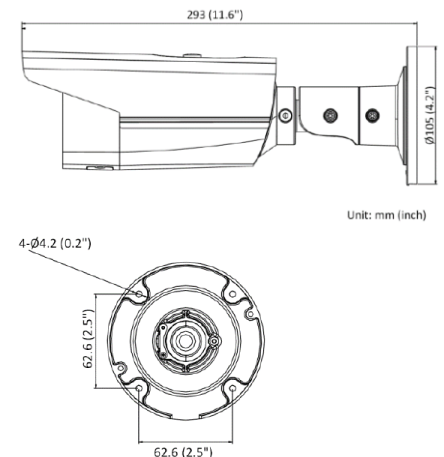

BCS-V-TIP54FSR6-Ai1

4Mpx bullet network camera with 2.8mm lens

Video system	IP
Scanning system	Progressive Scan
Sensor	1/3" 4Mpx CMOS
Pixels	2688(H) × 1520(V)
Min. illumination	Color:0.005Lux@(F1.6, AGC), B/W:0Lux(IR)
Lens	2.8mm F1.6
Focus	Fixed
Iris	Fixed
Viewing angle	horizontal FOV 103°, vertical FOV 55°, diagonal FOV 122°
DORI	Detect 67 m / Observe 26 m / Recognize 13 m / Identify 6 m
White balance	(AWB) Auto/manual
Background compensation	BLC / HLC / WDR(120dB)
Shutter	Auto/manual (1/3~1/100000s)
Gain control	(AGC) Auto/manual
Noise reduction	3D DNR
Day / night function	IR cut filter with auto-switch ICR
Infrared	60m
Video compression	H.265 / H.265+ / H.264 / H.264+ / MJPEG(second stream)
Main stream	50 Hz: 25 fps (2688 × 1520, 1920 × 1080, 1280 × 720) 60 Hz: 30 fps (2688 × 1520, 1920 × 1080, 1280 × 720)
Second stream	50 Hz: 25 fps (640 × 480, 640 × 360) 60 Hz: 30 fps (640 × 480, 640 × 360)
Third stream	50 Hz: 10 fps (1920 × 1080, 1280 × 720, 640 × 480, 640 × 360) 60 Hz: 10 fps (1920 × 1080, 1280 × 720, 640 × 480, 640 × 360)
Network connection	RJ-45 (10/100Mbps)
Protocols	TCP/IP, ICMP, HTTP, HTTPS, FTP, DHCP, DNS, DDNS, RTP, RTSP, RTCP, PPPoE, NTP, UPnP™, SMTP, SNMP, IGMP, 802.1X, QoS, IPv6, Bonjour, IPv4, UDP, SSL/TLS
Compatibility	ONVIF(S/G/T)
Users	Max. 32
Mobile users	iOS, android
Power	DC12V (±25%) 0.71A max. 8.5W / PoE(802.3af) 36~57V, 0.27A max 9.5W
Working conditions	-30°C ~ +60°C, 10%~95% RH
Case	IP67
Dimensions and weight	Ø105 × 293 mm (Ø4.13" × 11.53"), 1.1kg