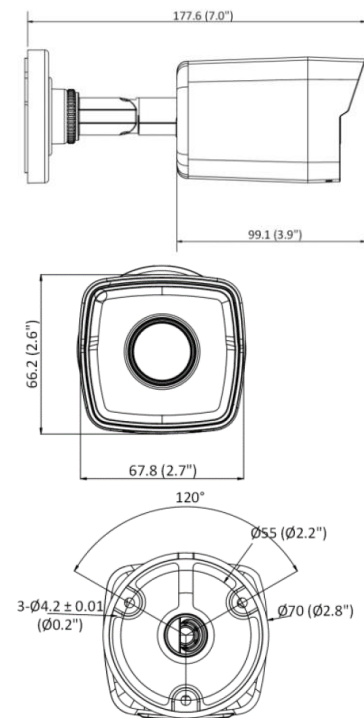

BCS-V-TIP24FSR4-Ai1

4Mpx bullet network camera with 2.8mm lens

- 1/3 "4Mpx PS CMOS sensor
- DarkView Starlight technology
- Support for three coding streams
- Resolution 2688 × 1520@30fps
- H.265 + / H.264 + / MJPEG compression
- ICR mechanical infrared filter
- AGC, AWB, AES, BLC, HLC, WDR (120dB), 3D DNR, ROI functions
- Motion detection, privacy mask
- Intelligent functions: perimeter protection, intrusion into the area, line crossing, object recognition, face detection
- Built-in web service, compliance with BCS-NVR, CMS (BCS Manager), BCS mobile application (android, iOS), P2P, Onvif
- 2.8mm F1.6 fixed focal length lens
- Infrared with a range of up to 40m
- MicroSD memory card slot up to 256GB
- IP67 metal outdoor housing
- Operating conditions -30 ° C ~ + 60 ° C
- DC 12V, PoE (802.3af) power supply