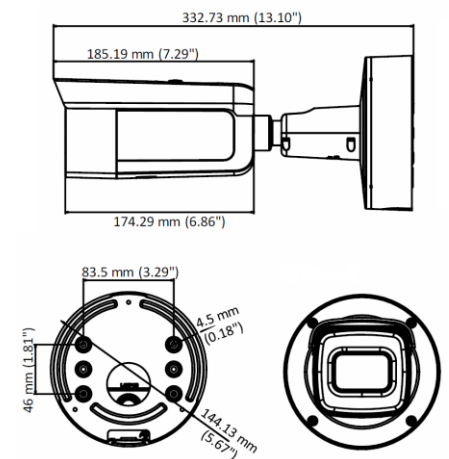

## BCS-V-TI836IR5

IR Network Bullet Camera 8Mpx with motozoom lens 2.8~12mm

### Key features:

- Sensor 1/2.5" 8Mpx PS CMOS
- Triple stream coding
- Resolution 3840×2160@25/30fps
- Compression H.265+/H.264+/MJPEG
- IR-cut filter with auto switch (ICR)
- Functions AGC, AWB, AES, BLC, HLC, WDR(120dB), 3D DNR, ROI
- Motion detect, privacy masking
- Intelligent functions: intrusion, crossline, face detect, abandoned/missing object
- Built-in web-service, support BCS-NVR, CMS(BCS Manager), mobile app BCS(iOS, android), P2P, Onvif
- Motozoom lens 2.8~12mm F1.4
- IR range up to 50m
- 1 audio in / 1 audio out
- 1 alarm in / 1 alarm out
- Edge storage microSD up to 128GB
- Outside metal casing IP66, IK10
- Working environment -30°C ~ +60°C
- Power supply DC 12V, PoE+

### Dimensions: