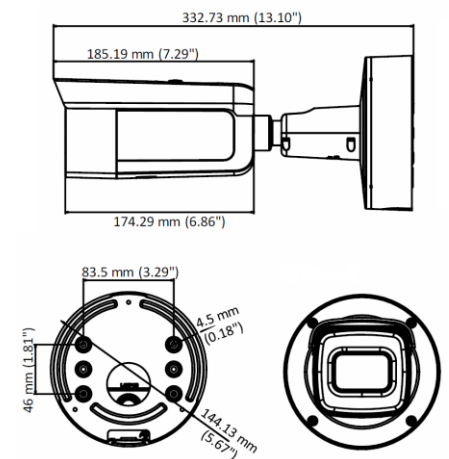

## BCS-V-TI436IR5

IR Network Bullet Camera 4Mpx with motozoom lens 2.8~12mm

### Key features:

- Sensor 1/2.5" 4Mpx PS CMOS
- Triple stream coding
- Resolution 2688×1520@25/30fps
- Compression H.265+/H.264+/MJPEG
- IR-cut filter with auto switch (ICR)
- Functions AGC, AWB, AES, BLC, HLC, WDR(120dB), 3D DNR, ROI
- Motion detect, privacy masking
- Intelligent functions: intrusion, crossline, face detect, abandoned/missing object
- Built-in web-service, support BCS-NVR, CMS(BCS Manager), mobile app BCS(iOS, android), P2P, Onvif
- Motozoom lens 2.8~12mm F1.4
- IR range up to 50m
- 1 audio in / 1 audio out
- 1 alarm in / 1 alarm out
- Edge storage microSD up to 128GB
- Outside metal casing IP66, IK10
- Working environment -30°C ~ +60°C
- Power supply DC 12V, PoE+

### Dimensions: