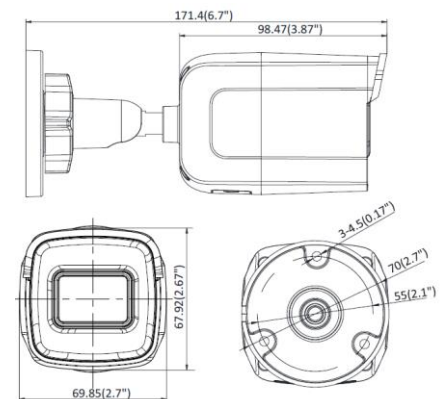

## BCS-V-TI232IR4-Ai

IR Network Bullet Camera 2Mpx with fixed lens 4mm

- Sensor 1/2.8" 2Mpx PS CMOS
- DarkView technology
- Triple stream coding
- Resolution 1920×1080@25/30fps
- Compression H.265+/H.264+/MJPEG
- IR-cut filter with auto switch (ICR)
- Functions AGC, AWB, AES, BLC, HLC, WDR(120dB), 3D DNR, ROI
- Motion detect, privacy masking
- Intelligent functions: intrusion, crossline, perimeter protection, face detect, scene change
- Built-in web-service, support BCS-NVR, CMS(BCS Manager), mobile app BCS(iOS, android), P2P, Onvif
- Fixed lens 4mm F1.4
- IR range up to 40m
- Edge storage microSD up to 256GB
- Outside metal casing IP67
- Working environment -30°C ~ +60°C
- Power supply DC 12V, PoE(802.3af)