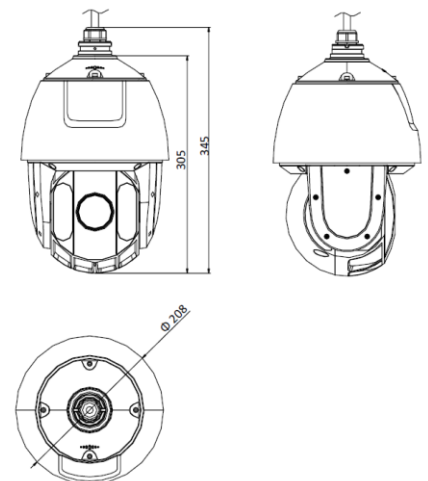

ONVIF®

Dimensions:

BCS-V-SI438IRX32(II)

Network PTZ camera 4Mpx with optical zoom 32×

Specification:

System video	IP
System scanning	Progressive Scan
Sensor	1/2.5" 4Mpx CMOS
Pixels	2560(H) × 1440 (V)
Minimum illumination	Color: 0.005Lux@(F1.6, AGC On), B/W:0Lux
Lens	Motozoom 4.8~153mm F1.2~4.4, angle of view H: 61.3°~2.18°, V: 36.9°~1.22°
Zoom optical/digital	32×/16×
DORI(Detect/Observe/Recognize/Identify)	1963m/779m/392m/196m
White balance	(AWB) Auto/manual
Backlight compensation	BLC / HLC / WDR(120dB)
Shutter	Auto/manual (1/1~1/30000s)
Gain control	(AGC) Auto/manual
Noise reduction	3D DNR
Privacy masking	24 areas
Day/night	IR-cut filter with auto switch (ICR)
IR range	Up to 150m
PAN range	360° endless
TILT range	-15°~90° auto-flip
PAN speed	0.1°~120°/s (120°/s in preset)
TILT speed	0.1°~80°/s (80°/s in preset)
Automatic functions	300 preset, 4 pattern, 8 tour, auto-scan, auto-pan
Video compression	H.265 / H.265+ / H.264 / H.264+ / MJPEG(second and third stream)
Resolution	4M(2560×1440) / 3M(2048×1536) / 1080P(1920×1080) / 960H(1280×960) / 720P(1280×720) / (704×576) / (704×480) / VGA(640×480) / (352×288) / (352×240)
Main stream	50Hz: 25fps (2560×1440, 2048×1536, 1920×1080, 1280×960, 1280×720) 50fps (1920×1080, 1280×960, 1280×720) 60Hz: 30fps (2560×1440, 2048×1536, 1920×1080, 1280×960, 1280×720) 60fps (1920×1080, 1280×960, 1280×720)
Second stream	50Hz: 25fps (704×576, 640×480, 352×288) 60Hz: 30fps (704×480, 640×480, 352×240)
Third stream	50Hz: 25fps (2560×1440, 2048×1536, 1920×1080, 1280×960, 1280×720, 704×576, 640×480, 352×288) 60Hz: 30fps (2560×1440, 2048×1536, 1920×1080, 1280×960, 1280×720, 704×480, 640×480, 352×240)
Network	RJ-45 (10M/100M)
Audio	1 in / 1 out
Audio compression	G.711alaw/G.711ulaw/G.722.1/G.726/MP2L2/PCM
Protocols	IPv4/IPv6, HTTP, HTTPS, 802.1x, Qos, FTP, SMTP, UPnP, SNMP, DNS, DDNS, NTP, RTSP, RTCP, RTP, TCP/IP, UDP, IGMP, ICMP, DHCP, PPPoE, Bonjour, P2P
Alarm	2 in / 1 out
Edge storage	microSD up to 256GB
Compatibility	ONVIF(Profile S, Profile G, Profile T), ISAPI, SDK
Users	Max 32
Mobile	iOS, android
Power supply	AC24V(±25%) / PoE(802.3at)
Power consumption	<30W
Working environment	-30°C ~ +65°C, 10%~90% RH
Casing	IP66
Dimensions and weight	∅208 × 345mm 3kg