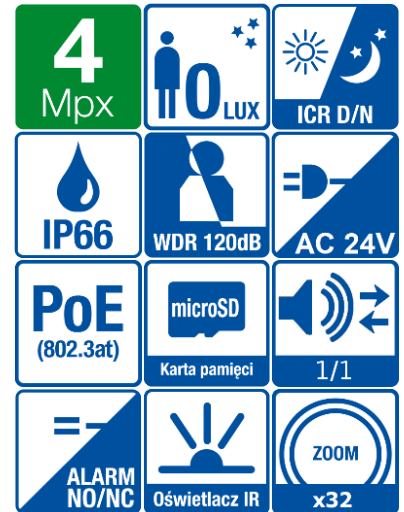

ONVIF®

Dimensions:

BCS-V-SI438IRX32(II)

Network PTZ camera 4Mpx with optical zoom 32×

Specification:

System video	IP
System scanning	Progressive Scan
Sensor	1/2.5" 4Mpx CMOS
Pixels	2560(H) × 1440 (V)
Minimum illumination	Color: 0.005Lux@(F1.6, AGC On), B/W:0Lux
Lens	Motozoom 4.8~153mm F1.2~4.4, angle of view H: 61.3°~2.18°, V: 36.9°~1.22°
Zoom optical/digital	32×/16×
DORI(Detect/Observe/Recognize/Identify)	1963m/779m/392m/196m
White balance	(AWB) Auto/manual
Backlight compensation	BLC / HLC / WDR(120dB)
Shutter	Auto/manual (1/1~1/30000s)
Gain control	(AGC) Auto/manual
Noise reduction	3D DNR
Privacy masking	24 areas
Day/night	IR-cut filter with auto switch (ICR)
IR range	Up to 150m
PAN range	360° endless
TILT range	-15°~90° auto-flip
PAN speed	0.1°~120°/s (120°/s in preset)
TILT speed	0.1°~80°/s (80°/s in preset)
Automatic functions	300 preset, 4 pattern, 8 tour, auto-scan, auto-pan
Video compression	H.265 / H.265+ / H.264 / H.264+ / MJPEG(second and third stream)
Resolution	4M(2560×1440) / 3M(2048×1536) / 1080P(1920×1080) / 960H(1280×960) / 720P(1280×720) / (704×576) / (704×480) / VGA(640×480) / (352×288) / (352×240)
Main stream	50Hz: 25fps (2560×1440, 2048×1536, 1920×1080, 1280×960, 1280×720) 50fps (1920×1080, 1280×960, 1280×720) 60Hz: 30fps (2560×1440, 2048×1536, 1920×1080, 1280×960, 1280×720) 60fps (1920×1080, 1280×960, 1280×720)
Second stream	50Hz: 25fps (704×576, 640×480, 352×288) 60Hz: 30fps (704×480, 640×480, 352×240)
Third stream	50Hz: 25fps (2560×1440, 2048×1536, 1920×1080, 1280×960, 1280×720, 704×576, 640×480, 352×288) 60Hz: 30fps (2560×1440, 2048×1536, 1920×1080, 1280×960, 1280×720, 704×480, 640×480, 352×240)
Network	RJ-45 (10M/100M)
Audio	1 in / 1 out
Audio compression	G.711alaw/G.711ulaw/G.722.1/G.726/MP2L2/PCM
Protocols	IPv4/IPv6, HTTP, HTTPS, 802.1x, Qos, FTP, SMTP, UPnP, SNMP, DNS, DDNS, NTP, RTSP, RTCP, RTP, TCP/IP, UDP, IGMP, ICMP, DHCP, PPPoE, Bonjour, P2P
Alarm	2 in / 1 out
Edge storage	microSD up to 256GB
Compatibility	ONVIF(Profile S, Profile G, Profile T), ISAPI, SDK
Users	Max 32
Mobile	iOS, android
Power supply	AC24V(±25%) / PoE(802.3at)
Power consumption	<30W
Working environment	-30°C ~ +65°C, 10%~90% RH
Casing	IP66
Dimensions and weight	∅208 × 345mm 3kg