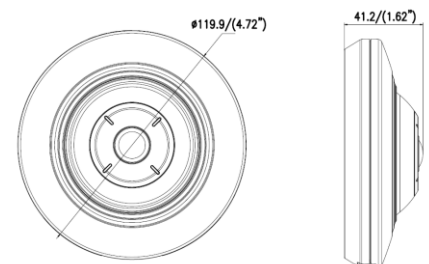

Dimensions: