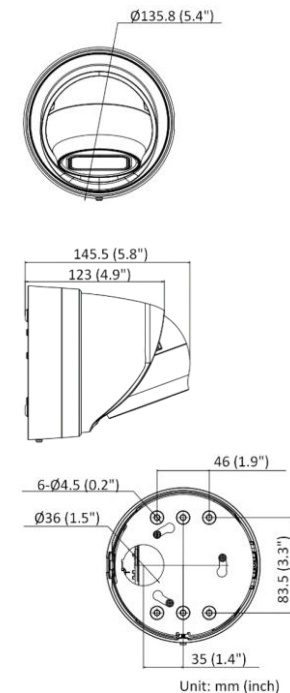

BCS-V-EIP58VSR4-Ai

8Mpx eyeball network camera with 2.8-12mm motozoom lens

- 1/1.8 "8Mpx PS CMOS sensor
- DarkView Starlight technology
- Support for three coding streams
- Resolution 3840 × 2160 @ 25fps
- H.265 + / H.264 + / MJPEG compression
- ICR mechanical infrared filter
- AGC, AWB, AES, BLC, HLC, WDR (120dB), 3D DNR, ROI functions
- Motion detection, privacy mask
- Intelligent functions: perimeter protection, intrusion into the area, line crossing, object recognition, face detection
- Built-in web service, compliance with BCS-NVR, CMS (BCS Manager), BCS mobile application (android, iOS), P2P, Onvif
- 2.8-12mm F1.4 motozoom lens
- Infrared with a range of up to 40m
- MicroSD memory card slot up to 256GB
- IP66, IK10 metal outdoor housing
- Integrated junction box
- Operating conditions -30 ° C ~ + 60 ° C
- DC 12V, PoE (802.3af) power supply