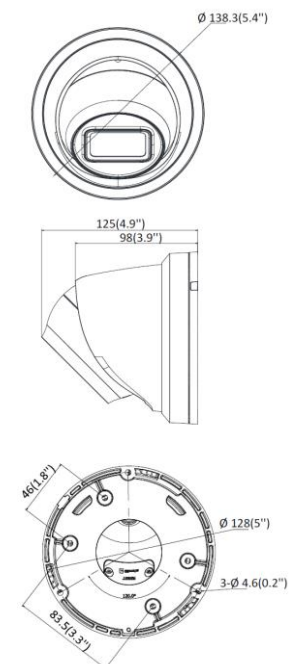

Dimensions: