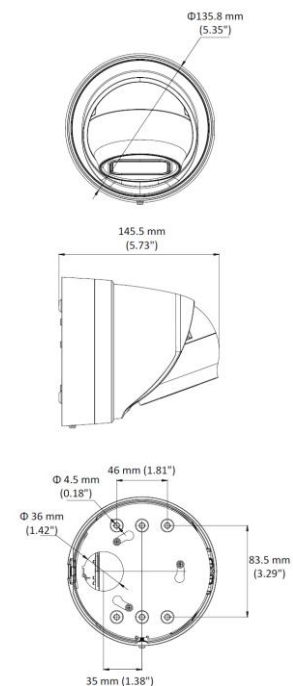

## BCS-V-EI436IR3

IR Network Dome Camera 4Mpx with motozoom lens 2.8~12mm

### Key features:

- Sensor 1/2.5" 4Mpx PS CMOS
- Triple stream coding
- Resolution 2688×1520@25/30fps
- Compression H.265+/H.264+/MJPEG
- IR-cut filter with auto switch (ICR)
- Functions AGC, AWB, AES, BLC, HLC, WDR(120dB), 3D DNR, ROI
- Motion detect, privacy masking
- Intelligent functions: intrusion, crossline, face detect
- Built-in web-service, support BCS-NVR, CMS(BCS Manager), mobile app BCS(iOS, android), P2P, Onvif
- Motozoom lens 2.8~12mm F1.4
- IR range up to 30m
- Edge storage microSD up to 128GB
- Outside metal casing IP66, IK10
- Working environment -30°C ~ +60°C
- Power supply DC 12V, PoE

### Dimensions: