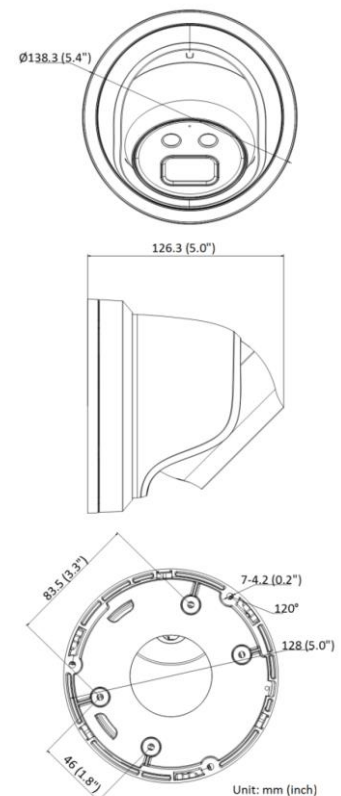

BCS-V-EI432IR3-Ai(II)

4Mpx dome network camera with 2.8mm lens

- 1/3 "4Mpx PS CMOS sensor
- DarkView technology
- Support for three coding streams
- Resolution 2688 × 1520 @ 30fps
- H.265 + / H.264 + / MJPEG compression
- ICR mechanical infrared filter
- AGC, AWB, AES, BLC, HLC, WDR (120dB), 3D DNR, ROI functions
- Motion detection, privacy mask
- Intelligent functions: intrusion into area, line crossing, perimeter protection, scene change
- Built-in web service, compliance with BCS-NVR, CMS (BCS Manager), BCS mobile application (android, iOS), P2P, Onvif
- 2.8mm F1.4 fixed focal length lens
- Infrared with a range of up to 30m
- MicroSD memory card slot up to 256GB
- IP67 metal outdoor housing
- Working temperature -30 ° C ~ + 60 ° C
- DC 12V, PoE (802.3af) power supply