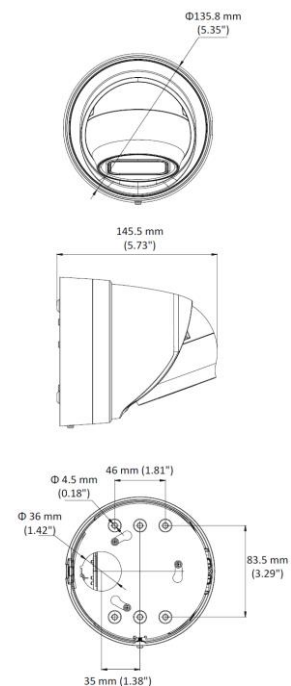

Dimensions: