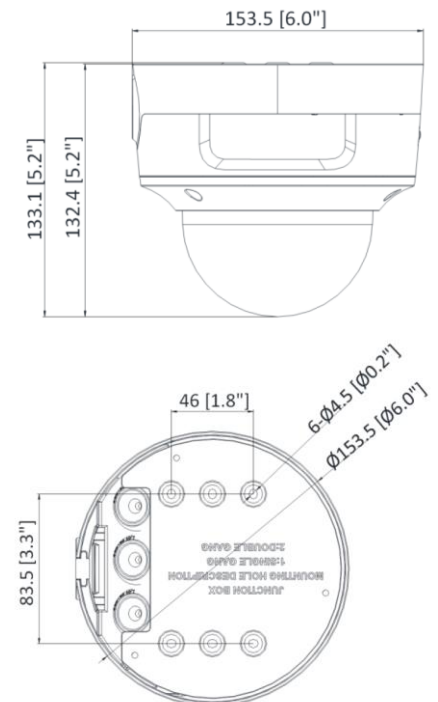

## BCS-V-DIP58VSR4-Ai2

8Mpx dome network camera with 2.8 ~ 12mm motozoom lens

- 1/1.8 "8Mpx PS CMOS sensor
- Darkview Starlight technology
- Support for three coding streams
- Resolution 3840 × 2160 @ 30fps
- H.265 + / H.264 + / MJPEG compression
- ICR mechanical infrared filter
- AGC, AWB, AES, BLC, HLC, WDR (120dB), 3D DNR, ROI functions
- Motion detection, privacy mask
- Intelligent functions: perimeter protection, intrusion into the area, line crossing, object recognition, face detection
- Built-in web service, compliance with BCS-NVR, CMS (BCS Manager), BCS mobile application (android, iOS), P2P, Onvif
- 2.8-12mm F1.4 motozoom lens
- Infrared with a range of up to 40m
- 1 audio input / 1 audio output
- 1 input / 1 alarm output
- MicroSD memory card slot up to 256GB
- IP66, IK10 metal outdoor housing
- Working temperature -30 ° C ~ + 60 ° C
- DC 12V, PoE (802.3af) power supply