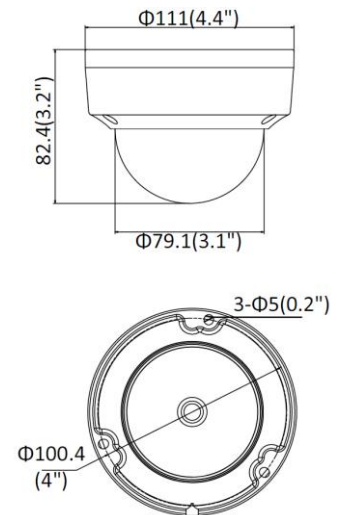

## BCS-V-DIP24FSR3-Ai1

4Mpx dome network camera with 2.8mm lens

- 1/3 "4Mpx PS CMOS sensor
- Darkview Starlight technology
- Support for three coding streams
- Resolution 2688 × 1520 @ 30fps
- H.265 + / H.264 + / MJPEG compression
- ICR mechanical infrared filter
- AGC, AWB, AES, BLC, HLC, WDR (120dB), 3D DNR, ROI functions
- Motion detection, privacy mask
- Intelligent functions: perimeter protection, intrusion into the area, line crossing, object recognition, face detection
- Built-in web service, compliance with BCS-NVR, CMS (BCS Manager), BCS mobile application (android, iOS), P2P, Onvif
- Fixed lens 2.8mm F1.6
- Infrared with a range of up to 30m
- MicroSD memory card slot up to 256GB
- IP67, IK10 metal outdoor housing
- Working temperature -30 ° C ~ + 60 ° C
- DC 12V, PoE (802.3af) power supply