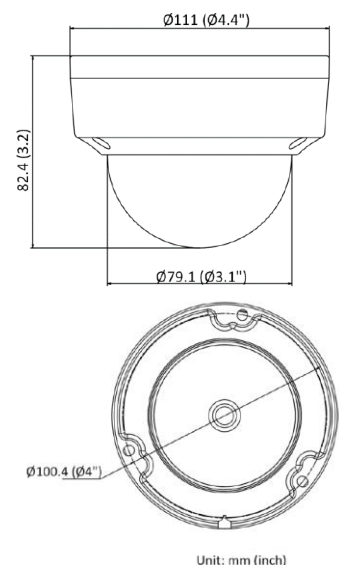

BCS-V-DIP15FWR3

5Mpx dome network camera with 2.8mm lens

- 1/2.7 "5Mpx PS CMOS sensor
- Support for two coding streams
- Resolution 2560×1920@20fps
- H.265 + / H.264 + / MJPEG compression
- Mechanical infrared filter ICR
- AGC, AWB, AES, BLC, HLC, WDR (120dB), 3D DNR, ROI functions
- Motion detection, privacy mask
- Built-in web service, compliance with BCS-NVR, CMS (BCS Manager), BCS mobile application (android, iOS), P2P, Onvif
- 2.8mm F2.0 fixed focal length lens
- Infrared with a range of up to 30m
- IP67, IK10 metal outdoor housing
- Operating conditions -30 ° C ~ + 60 ° C
- DC 12V, PoE (802.3af) power supply

BCS-V-DIP15FWR3

5Mpx dome network camera with 2.8mm lens

Video system	IP
Scanning system	Progressive Scan
Sensor	1/2.7" 5Mpx CMOS
Pixels	2560(H) × 1920 (V)
Min. illumination	Kolor:0.01Lux@(F2.0, AGC On), B/W:0Lux(IR On)
Lens	2.8mm F2.0
Focus	Fixed
Viewing angle	H: 98.0°, V: 71.7°, D: 127°
White balance	(AWB) Auto/manual
Background compensation	BLC / HLC / WDR(120dB)
Shutter	Auto/manual (1/3~1/100000s)
Gain control	(AGC) Auto/manual
Noise reduction	3D DNR
Day / night function	IR cut filter with auto-switch ICR
Infrared	30m
Video compression	H.265 / H.265+ / H.264 / H.264+ / MJPEG(second stream)
Main stream	50 Hz: 20 fps (2560 × 1920) 25 fps (2560 × 1440, 1920 × 1080, 1280 × 720) 60 Hz: 20 fps (2560 × 1920) 30 fps (2560 × 1440, 1920 × 1080, 1280 × 720)
Second stream	50 Hz: 25 fps (1280 × 720, 640 × 480, 640 × 360) 60 Hz: 30 fps (1280 × 720, 640 × 480, 640 × 360)
Network connection	RJ-45 (10/100Mbps)
Protocols	TCP/IP, ICMP, HTTP, HTTPS, FTP, DHCP, DNS, DDNS, RTP, RTSP, RTCP, PPPoE, NTP, UPnP™, SMTP, SNMP, IGMP, 802.1X, QoS, IPv6, Bonjour, IPv4, UDP, SSL/TLS
Compatibility	ONVIF
Users	Max. 32
Mobile users	iOS, android
Power	DC12V (±25%) 0.4A max. 5W / PoE(802.3af) 36~57V, 0.2A max 6.5W
Working conditions	-30°C ~ +60°C, 10%~95% RH
Case	IP67, IK10
Weight	0.36kg
Dimensions	∅ 111 mm × 82.4 mm (∅ 4.4" × 3.2")