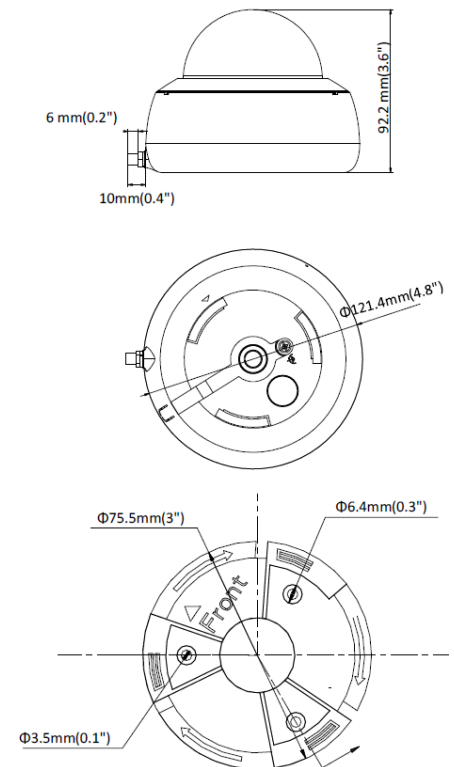

BCS-V-DI421IR3-W

IR Network Dome Camera 4Mpx with fixed lens 2.8mm and Wi-Fi

- Sensor 1/3" 4Mpx PS CMOS
- Dual stream coding
- Resolution 2560×1440@25/30fps
- Compression H.265+/H.264+/MJPEG
- IR-cut filter with auto switch (ICR)
- Functions AGC, AWB, AES, BLC, HLC, DWDR, 3D DNR, ROI
- Network connection with Wi-Fi
- Motion detect, privacy masking
- Built-in web-service, support BCS-NVR, CMS(BCS Manager), mobile app BCS(iOS, android), P2P, Onvif
- Fixed lens 2.8mm F2.0
- IR range up to 30m
- Built-in microphone
- Edge storage microSD up to 128GB
- Outside casing IP66
- Working environment -30°C ~ +60°C
- Power supply DC 12V