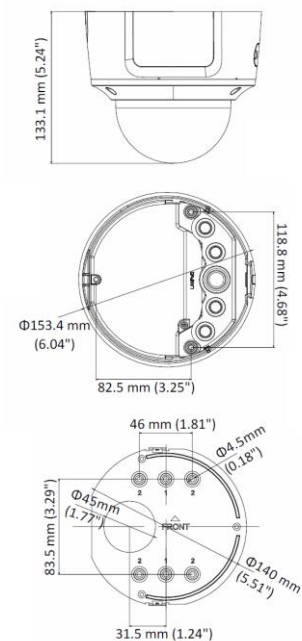

## BCS-V-DI236IR5

IR Network Dome Camera 2Mpx with motozoom lens 2.8~12mm

### Key features:

- Sensor 1/2.8" 2Mpx PS CMOS
- Triple stream coding
- Resolution 1920×1080@25/30fps
- Compression H.265+/H.264+/MJPEG
- IR-cut filter with auto switch (ICR)
- Functions AGC, AWB, AES, BLC, HLC, WDR(120dB), 3D DNR, ROI
- Motion detect, privacy masking
- Intelligent functions: intrusion, crossline, face detect, abandoned/missing object
- Built-in web-service, support BCS-NVR, CMS(BCS Manager), mobile app BCS(iOS, android), P2P, Onvif
- Motozoom lens 2.8~12mm F1.4
- IR range up to 50m
- 1 audio in / 1 audio out
- 1 alarm in / 1 alarm out
- Edge storage microSD up to 128GB
- Outside metal casing IP66, IK10
- Working environment -30°C ~ +60°C
- Power supply DC 12V, PoE

### Dimensions: