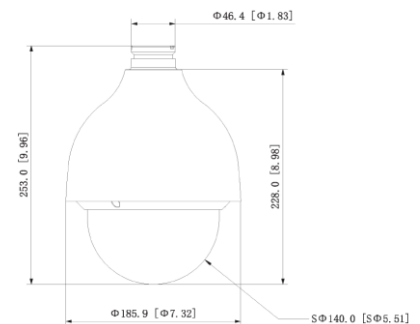

BCS-SDHC2225-IV

2Mpx HDCVI / AHD / TVI / ANALOG PTZ camera with 25 × zoom

- 1 / 2.8 "2Mpx PS Starvis CMOS sensor
- Starlight technology
- 4.8 ~ 120mm 25 × optical zoom lens
- Mechanical infrared filter
- AWB, AES, AGC, BLC, HLC, WDR (120dB), Ultra DNR, Defog functions
- Max 2Mpx (1920 × 1080) @ 30fps
- 2 alarm inputs and 1 alarm output
- 1 audio input
- Max working speed 500 ° / s, PAN: 0 ° ~ 360 °, TILT: 0 ° ~ 90 °, auto flip
- Automation functions: 300 presets, 5 tracks, 8 tracks, auto-scan, auto-pan
- Intelligent 3D positioning
- IP67, IK10 metal outdoor housing
- DC24V power supply

BCS-SDHC2225-IV

2Mpx HDCVI / AHD / TVI / ANALOG PTZ camera with 25 × zoom

Video system	HDCVI/AHD/TVI/ANALOG
Scanning system	Progressive Scan
Sensor	1/2.8" 2Mpx Starvis CMOS
Resolution	1080P(1920×1080)@25/30fps, 720P(1280×720)@25/30/50/60fps
Video output	1 V p-p, composite, BNC, 75 Ohm
Min illumination	Color: 0.005Lux@F1.6; B/W: 0.0005Lux@F1.6
Lens	Motozoom 4.8mm~120mm; F1.6~F3.5
Viewing angle	H: 58.5°~2.8°; V: 33.2°~1.5°; D: 67.5°~3.2°
Optical / digital zoom	25×/16×
DORI	Detect 1655m/ Observe 654m/ Recognize 331m/ Identify 165m
White balance	(AWB) Auto/manual
Background compensation	BLC/HLC/WDR(120dB)
Shutter	1/3~1/100000s
Gain control	(AGC) Auto/manual
Noise reduction	Ultra 2D/3D DNR
Privacy mask	24 areas
Image rotation	Flip 180°
Focus	Auto/manual
Day Night	IR cut filter with auto-switch (ICR)
PAN range	0°~360° endless
TILT range	0°~90°, auto flip 180°
PAN speed	0.1~350°/s (500°/s preset)
TILT speed	0.1~250°/s (2.500°/s preset)
Automation functions	300 presets, 5 tracks, 8 tracks, auto-scan, auto-pan
Startup / idle	Restore last PTZ position after power failure; activation of a preset, track, tour after a period of inactivity
Alarm	2 in / 1 out
Audio	1 in
Interfaces	RS485
Power	DC24V/3A(±25%), Power consumption 15.5W(max 18.5W)
Working conditions	-40°C ~+60°C / 10~95%RH
Dimensions and weight	253.0 mm × Φ186.2 mm (9.96" × Φ7.33") 2.5kg