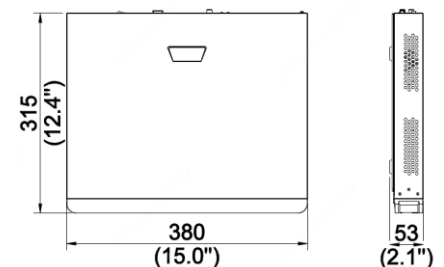

BCS-P-NVR0802-4KE-8P-II

8-channel 2-disk network IP video recorder with PoE

- Display and recording of up to 8 IP cameras at a maximum resolution of 4K
- H.265 + / H265 / H.264 + / H.264 compression
- Maximum bandwidth 80Mbps incoming, 64Mbps outgoing
- Simultaneous operation of HDMI (3840 × 2160) and VGA (1920 × 1080) outputs
- Built-in 8-port PoE 130W switch
- Advanced video detection: motion detection, blackout, image loss
- Support of intelligent functions from the camera: face detection, intrusion into the area, line crossing
- Support for 2 SATA drives up to 10TB each
- 1 audio input and 1 audio output
- 4 alarm inputs and 1 alarm output
- 1 × RJ45 1000Mbps, 2 × USB
- Built-in web server, support via CMS (BCS Manager), BCS mobile application (iOS, android), P2P, Onvif
- 100-240V AC power supply