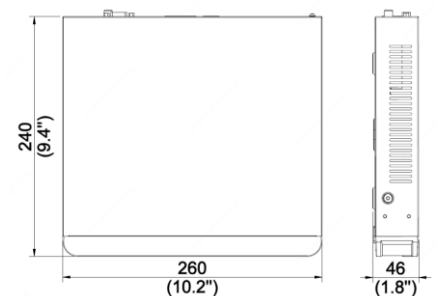

BCS-P-NVR0401-4KE-4P-III

4 channel 1 HDD IP network video recorder with PoE

- Display and recording of up to 4 IP cameras at a maximum resolution of 4K
- H.265 + / H265 / H.264 + / H.264 compression
- Max bandwidth for incoming 64Mbps, outgoing 48Mbps
- Simultaneous video out HDMI (3840 × 2160) and VGA (1920 × 1080)
- Advanced video detection: motion detection, blackout, image loss
- Support for intelligent functions from cameras: face detection, intrusion into the area, line crossing, people counting
- Built-in 4-port PoE 100Mbps 54W switch
- Support for 1 SATA drive up to 6TB
- 1RJ × 45 100Mbps, 2 × USB, 1 audio output
- Built-in web server, support via CMS (BCS Manager), BCS mobile application (iOS, android), P2P, Onvif
- 48V DC power supply