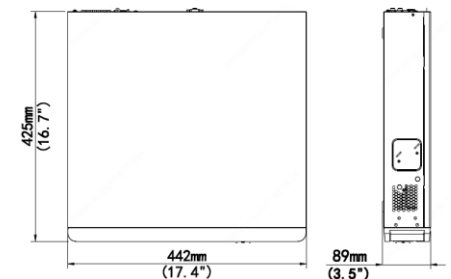

BCS-P-NVR1604-4K-16P-II

16 channel 4 HDD network recorder IP with PoE

- Display and record 16 IPC with max resolution 12Mpx
- Compression H.265+/H265/H.264+/H.264
- Max incoming bandwidth 320Mbps, outgoing 320Mbps
- Video out HDMI1/VGA(1920×1080) and independent HDMI2 4K(3840×2160)
- Advanced video detection: motion detect, video loss, tampering
- Intelligent functions: face detect, intrusion, crossline audio detect, missing/abandoned object
- Support 4 HDD SATA up to 10TB(40TB in total)
- 1 audio in / 1 audio out
- 16 alarm in / 4 alarm out
- 1×RJ45 1000Mbps, 3×USB, RS485, power out 12VDC
- Built-in switch 16×PoE 100Mbps 200W
- Web-service, support CMS (BCS Manager), mobile app BCS (iOS, android), P2P, Onvif
- Power supply 240V AC