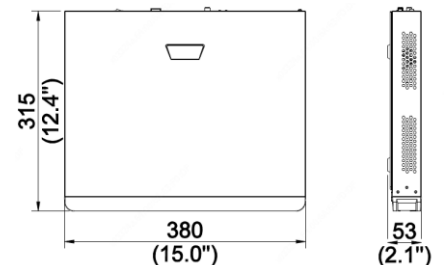

BCS-P-NVR1602-4KE-II

16-channel 2-disk network IP video recorder

- Display and recording of up to 16 IP cameras at a maximum resolution of 4K
- H.265 + / H265 / H.264 + / H.264 compression
- Maximum bandwidth of incoming 160Mbps, outgoing 64Mbps
- Simultaneous operation of HDMI (3840 × 2160) and VGA (1920 × 1080) outputs
- Advanced video detection: motion detection, blackout, image loss
- Support of intelligent functions from the camera: face detection, intrusion into the area, line crossing
- Support for 2 SATA drives up to 6TB each
- 1 audio input and 1 audio output
- 2 × RJ45 1000Mbps, 3 × USB
- Built-in web server, support via CMS (BCS Manager), BCS mobile application (iOS, android), P2P, Onvif
- 12V DC power supply