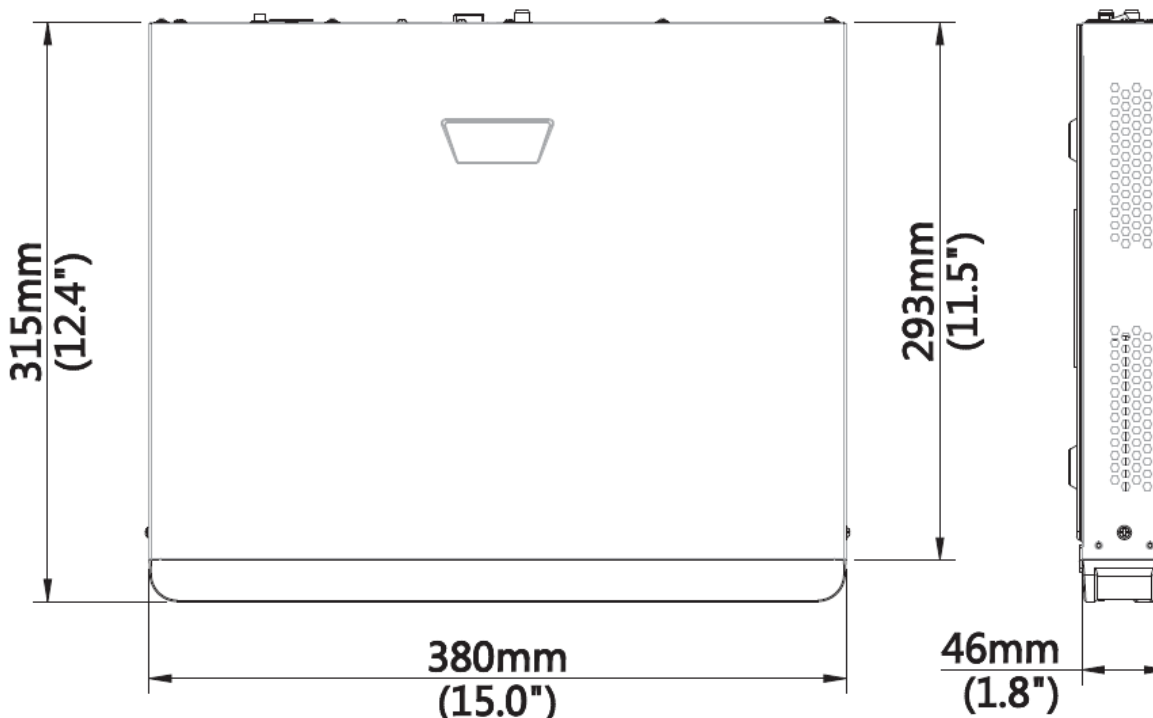

## 16 Channel Network Video Recorder

### Key features

- Recording up to 16 channels with maximum resolution 12Mpx
- Video compression Ultra H.265/H.265/H.264 – maximum quality – dual stream coding
- Independent output HDMI(3840x2160)/VGA(1920x1080)
- Advanced video detection: motion detect, video loss, camera lock, face detect, intrusion, cross line, scene change, people counting, audio detect
- Fisheye dewrapping
- Easy archiving : through USB (flash drive), downloading through network
- Support 2 x SATA HDD up to 8TB each HDD
- 3 ports USB (front – 1xUSB2.0, back – 1xUSB3.0, 1xUSB2.0)
- 8 alarm in / 2 alarm out
- Web service, compatibility with CMS – BCS Manager, mobile app BCS(iOS, android), P2P

### Dimensions

\* Parameters depend on firmware version.