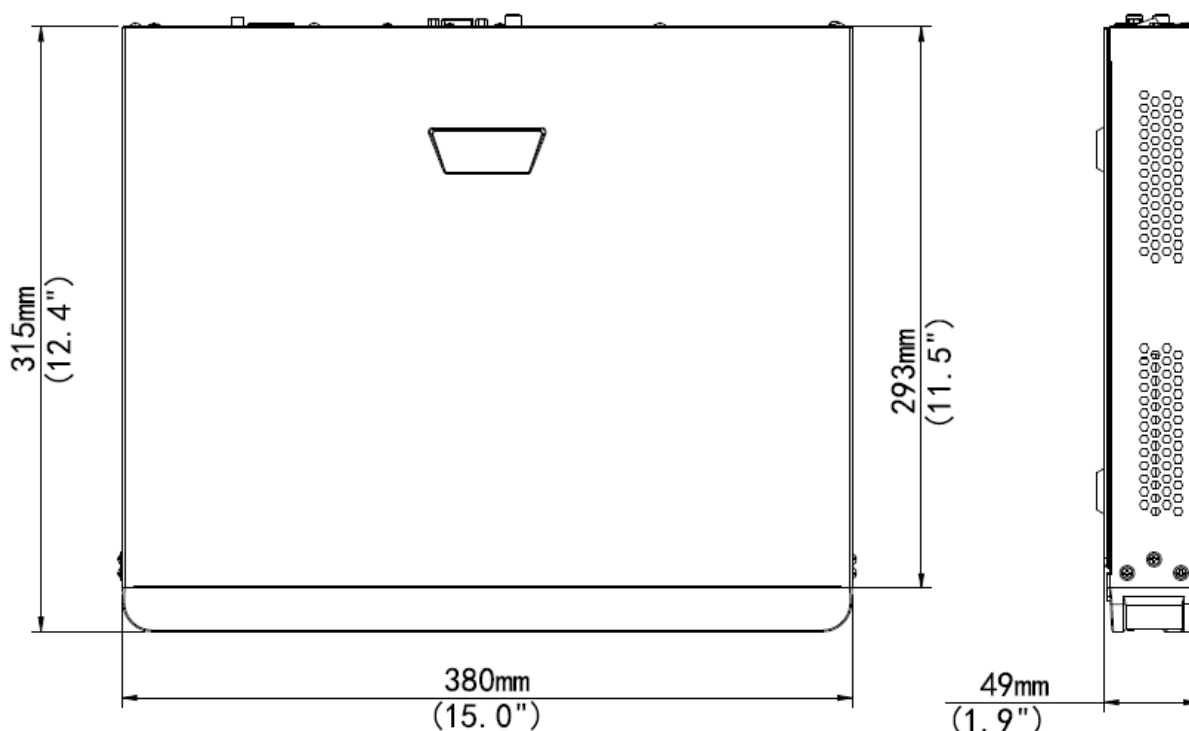

Dimensions

* Parameters depend on firmware version

BCS-P-NVR1602-4K-E

Video/Audio	BCS-P-NVR1602-4K-E
IP video input	16 channel
Audio In/Out	1/1 , RCA , intercom
Bitrate	
Incoming bandwidth	112Mbps
Outgoing bandwidth	96Mbps
Remote users	128
Display	
HDMI/VGA	HDMI: 4K (3840x2160) /60Hz, 4K (3840x2160) /30Hz, 1920x1080p /60Hz, 1920x1080p /50Hz, 1600x1200 /60Hz, 1280x1024 /60Hz, 1280x720 /60Hz, 1024x768 /60Hz VGA: 1920x1080p /60Hz, 1920x1080p /50Hz, 1600x1200 /60Hz, 1280x1024 /60Hz, 1280x720 /60Hz, 1024x768 /60Hz
Recording resolution	8Mpx/6Mpx/5Mpx/4Mpx/3Mpx/1080p/960p/720p/D1/2CIF/CIF
Synchronous playback	16 channel
Decoding	
Compression	H.265+/H.264+
Live view / Playback	8Mpx/6Mpx/5Mpx/4Mpx/3Mpx/1080p/960p/720p/D1/2CIF/CIF
Capability	1 x 4K@30, 1 x 6MP@30, 1 x 5MP@30, 2 x 4MP@30, 4 x 1080p@30, 8 x 720p@30, 16 x D1
Hard Disk	
SATA	2 x SATA
Capacity	Up to 6 TB each
External Interface	
Network interface	1 RJ-45 10M/100M/1000M self-adaptive Ethernet Interface,
Protocols	HTTP, HTTPS, TCP/IP, IPV4, UPNP, RTSP, RTP, UDP, SMTP, NTP, DHCP, DNS, IP Filter, PPPOE, DDNS, FTP, IP Server, P2P
USB	Back panel: 1 x USB2.0, Front panel: 1XUSB2.0
Alarm input	N/A
Alarm output	N/A
General	
Power supply	12V DC
Power consumption (without HDD)	≤ 7 W
Working temperature	-10°C ~ + 55°C
Working humidity	10% ~ 90%
Dimensions	380mm × 315mm × 49mm
Weight (without HDD)	≤ 1.6 Kg