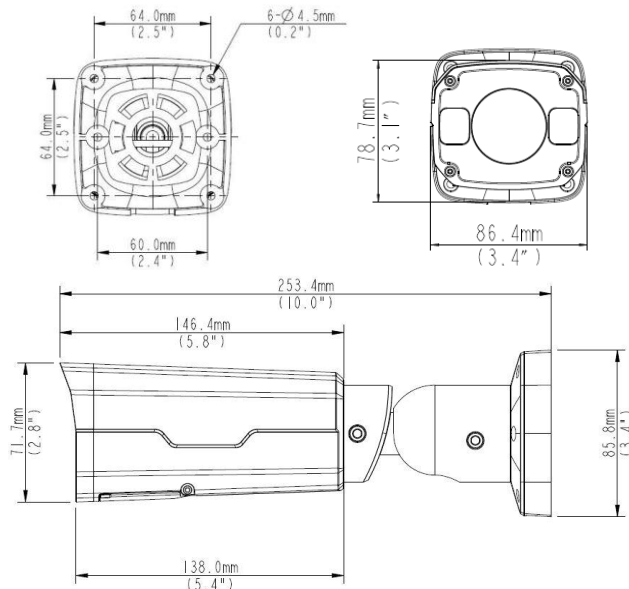

## Bullet IR Network Camera 8Mpx with MOTOZOOM 2.8~12mm and WDR

### Key features

- Sensor 1/2" 8 Mpx PS CMOS
- Video compression H.265 / H.264 / MJPEG
- Triple video streaming
- IR-cut filter with auto switch (ICR)
- Digital Noise Reduction 2D/3D
- Web-service, support BCS NVR-Point, CMS(BCS Manager), mobile app BCS(iOS, android), P2P
- Wide Dynamic Range WDR(120dB)
- Corridor mode
- ROI – Region of Interest
- Functions AWB, AGC, BLC, HLC, Defog
- Intelligent functions: cross line, intrusion, face detect, people counting, audio detect
- Motorized lens 2.8~12mm F1.5
- IR distance up to 50m
- 1 audio in / 1 audio out
- 1 alarm in / 1 alarm out
- Edge storage microSD max. 128GB
- Protection IP66
- Power supply DC12V and PoE (voltage range  $\pm 25\%$ )

### Dimensions