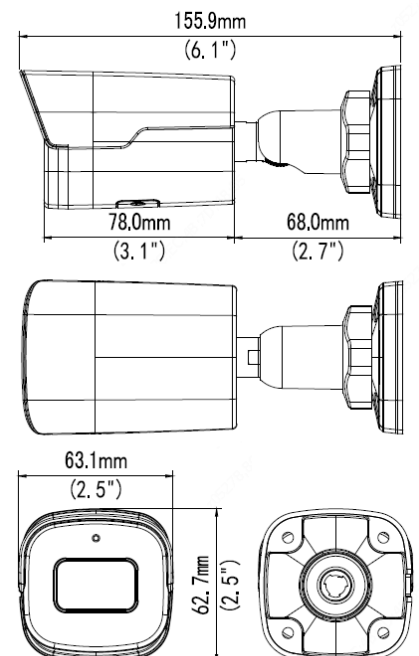

BCS-P-TIP25FSR4-Ai1(-G)

Network bullet camera 5Mpx with lens 2.8mm

Video system	IP
Scanning system	Progressive Scan
Sensor	1/2.7" 5Mpx CMOS
Pixels	2880(H) × 1620(V)
Min. illumination	0.003Lux/F1.6 (Color, AGC On) 0Lux(B/W, IR On)
S/N ratio	> 56dB
Lens	2.8mm F1.6
Focus	Fixed
Angle of view	H: 96.1°, V: 55.3°
DORI	Detect 63m / Observe 25m / Recognize 13m / Identify 6m
White balance	(AWB) Auto/manual
Backlight compensation	BLC / HLC / WDR(120dB)
Shutter	Auto/manual (1~1/100000s)
Gain control	(AGC) Auto/manual
Noise reduction	2D/3D NR
Motion detect	4 areas
Privacy masking	4 areas
Image rotate	Mirror, flip
Day/night	IR cut filter with auto-switch ICR
IR range	40m
Video compression	H.265 / H.265+ / H.264 / H.264+ / MJPEG
Resolution	5M(2880×1620) / 4M(2560×1440) / 3M(2304×1296) / 1080P(1920×1080) / 720P(1280×720) / D1(704×576) / (640×360) / 2CIF(704×288) / CIF(352×288)
Main stream	5M/4M/3M/1080P@30fps
Second stream	720P/D1/(640×360)/2CIF/CIF@30fps
Third stream	D1/(640×360)/2CIF/CIF@30fps
Audio	Built-in microphone
Audio compression	G.711
Network	RJ-45 (10/100Mbps)
Protocols	IPv4, IGMP, ICMP, ARP, TCP, UDP, DHCP, PPPoE, RTP, RTSP, RTCP, DNS, DDNS, NTP, FTP, UPnP, HTTP, HTTPS, SMTP, 802.1x, SNMP, QoS, P2P
Compatibility	ONVIF(S/G/T)
Edge storage	microSD 256GB
Users	Max 10 logged in
Mobile	iOS, android
Power supply	DC12V (±25%) / PoE(802.3af)
Power consumption	<4W
Working environment	-30°C ~ +60°C, 10%~90% RH
Casing	Metal, IP67
Weight	0.42kg
Dimensions	156×63mm