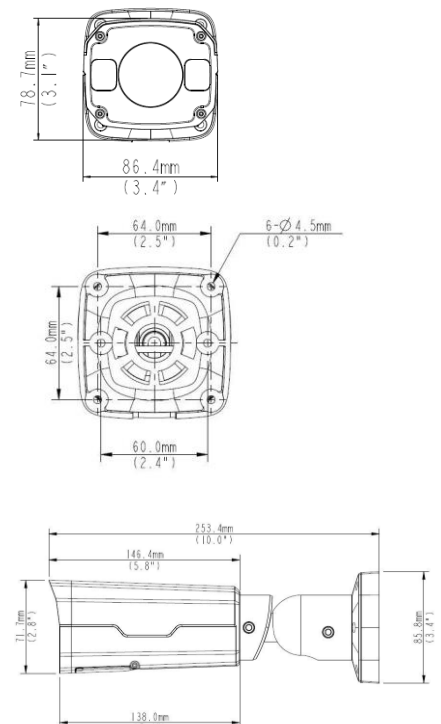

## BCS-P-465R3WSA(-G)

Network bullet camera IP 5Mpx with motozoom lens 2.7~13.5mm

### Key features:

- Sensor 1/2.7" 5Mpx PS CMOS
- Compression H.265+/H.264+/MJPEG
- Resolution 2592×1944@25fps
- Triple stream coding
- IR cut filter with auto switch ICR
- Digital Noise Reduction 2D/3D
- Built-in Web service, support BCS-NVR, CMS(BCS Manager), mobile app BCS(android, iOS), P2P
- Functions AWB, AGC, AES, BLC, HLC, ROI, Defog
- Wide Dynamic Range WDR(120dB)
- Motion detect, privacy masking
- Intelligent functions: crossline, intrusion, abandoned/missing object, people counting, face detect, audio detect
- IR range up to 50m
- Motozoom lens 2.7~13.5mm F1.2
- Outside metal casing IP67
- Edge storage microSD up to 256GB
- 1 audio in / 1 audio out
- 1 alarm in / 1 alarm out
- Working environment -35°C ~ +60°C
- Power supply DC12V (±25%) / PoE

### Dimensions: