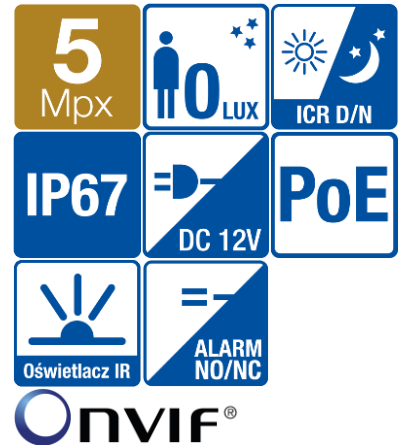

## BCS-P-465R3WSA(-G)

Network bullet camera IP 5Mpx with motozoom lens 2.7~13.5mm

### Key features:

- Sensor 1/2.7" 5Mpx PS CMOS
- Compression H.265+/H.264+/MJPEG
- Resolution 2592×1944@25fps
- Triple stream coding
- IR cut filter with auto switch ICR
- Digital Noise Reduction 2D/3D
- Built-in Web service, support BCS-NVR, CMS(BCS Manager), mobile app BCS(android, iOS), P2P
- Functions AWB, AGC, AES, BLC, HLC, ROI, Defog
- Wide Dynamic Range WDR(120dB)
- Motion detect, privacy masking
- Intelligent functions: crossline, intrusion, abandoned/missing object, people counting, face detect, audio detect
- IR range up to 50m
- Motozoom lens 2.7~13.5mm F1.2
- Outside metal casing IP67
- Edge storage microSD up to 256GB
- 1 audio in / 1 audio out
- 1 alarm in / 1 alarm out
- Working environment -35°C ~ +60°C
- Power supply DC12V (±25%) / PoE