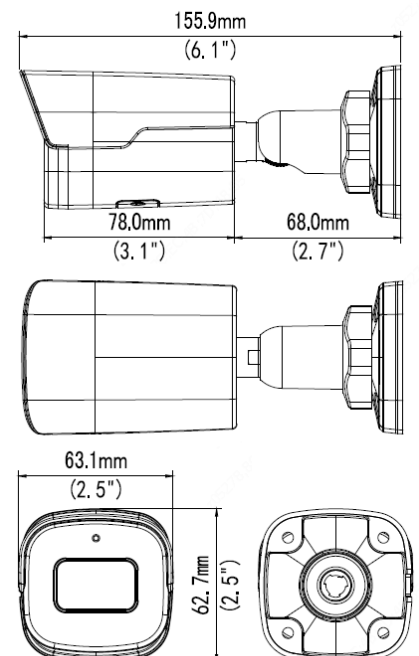

BCS-P-TIP24FSR4-Ai1(-G)

Network bullet camera 4Mpx with lens 2.8mm

Video system	IP
Scanning system	Progressive Scan
Sensor	1/3" 4Mpx CMOS
Pixels	2688(H) × 1520(V)
Min. illumination	0.003Lux/F1.6 (Color, AGC On) 0Lux(B/W, IR On)
S/N ratio	> 56dB
Lens	2.8mm F1.6
Focus	Fixed
Angle of view	H: 101.1°, V: 55.3°
DORI	Detect 63m / Observe 25m / Recognize 13m / Identify 6m
White balance	(AWB) Auto/manual
Backlight compensation	BLC / HLC / WDR(120dB)
Shutter	Auto/manual (1~1/100000s)
Gain control	(AGC) Auto/manual
Noise reduction	2D/3D NR
Motion detect	4 areas
Privacy masking	4 areas
Image rotate	Mirror, flip
Day/night	IR cut filter with auto-switch ICR
IR range	40m
Video compression	H.265 / H.265+ / H.264 / H.264+ / MJPEG
Resolution	4M(2688×1520)(2560×1440) / 3M(2304×1296) / 1080P(1920×1080) / 720P(1280×720) / D1(704×576) / (640×360) / 2CIF(704×288) / CIF(352×288)
Main stream	4M/3M/1080P@30fps
Second stream	720P/D1/(640×360)/2CIF/CIF@30fps
Third stream	D1/(640×360)/2CIF/CIF@30fps
Audio	Built-in microphone
Audio compression	G.711
Network	RJ-45 (10/100Mbps)
Protocols	IPv4, IGMP, ICMP, ARP, TCP, UDP, DHCP, PPPoE, RTP, RTSP, RTCP, DNS, DDNS, NTP, FTP, UPnP, HTTP, HTTPS, SMTP, 802.1x, SNMP, QoS, P2P
Compatibility	ONVIF(S/G/T)
Edge storage	microSD 256GB
Users	Max 10 logged in
Mobile	iOS, android
Power supply	DC12V (±25%) / PoE(802.3af)
Power consumption	<4W
Working environment	-30°C ~ +60°C, 10%~90% RH
Casing	Metal, IP67
Weight	0.42kg
Dimensions	156×63mm