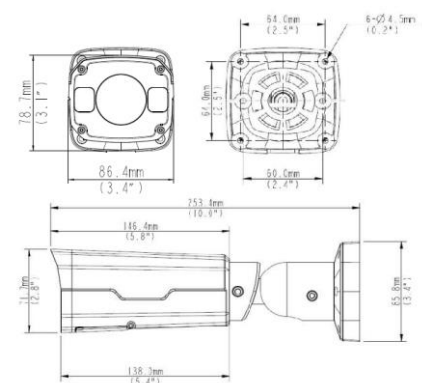

Dimensions:

BCS-P-464R3WSA(-G)

Network IR bullet camera 4Mpx with motozoom 2.8~12mm

Specification:

System video	IP
System scanning	Progressive Scan
Sensor	1/3" 4Mpx CMOS
Pixels	2592(H) × 1520(V)
Minimum illumination	0.005Lux/F1.4 (Color, AGC On); 0Lux(B/W, IR On)
S/N ratio	> 52dB
Lens	2.8~12mm F1.4; angle of view H: 91°~27°, V: 54.4°~13.7°
DORI (Detect/Observe/Recognize/Identify)	2.8mm: 63m/25m/12m/6m 12mm: 270m/108m/54m/27m
White balance	(AWB) Auto/manual
Backlight compensation	BLC / HLC / WDR(120dB)
Shutter	Auto/manual (1~1/100000s)
Gain control	(AGC) Auto/manual
Noise reduction	2D/3D NR - regulation
Motion detect	4 areas (regulation: size, position, sensitivity, threshold)
Privacy masking	8 areas (regulation: size, position)
Image rotate	Mirror, flip
Focus	Auto/manual
Day/night	IR-cut filter with auto switch (ICR)
IR range	Up to 30m
Video compression	H.265 / H.265+ / H.264 / H.264+ / MJPEG
Resolution	4M(2592×1520)(2560×1440) / 3M(2048×1520) / 1080P(1920×1080) / 720P(1280×720) / D1(704×576) / (640×360) / 2CIF(704×288) / CIF(352×288)
Main stream	4M(2592×1520)@20fps; 4M(2560×1440)@25fps, 3M/1080P@30fps
Second stream	720P/D1/(640×360)/2CIF/CIF@30fps
Triple stream	D1/(640×360)/2CIF/CIF@30fps
Audio	1 audio in / 1 audio out
Audio compression	G.711A / G.711U
Network	RJ-45 (10M/100MBase-TX)
Protocols	IPv4, IGMP, ICMP, ARP, TCP, UDP, DHCP, PPPoE, RTP, RTSP, RTCP, DNS, DDNS, NTP, FTP, UPnP, HTTP, HTTPS, SMTP, 802.1x, SNMP, P2P
Compatibility	ONVIF(Profile S, Profile G, Profile T), API
Users	Max 10 logged in
Mobile users	iOS, android
Alarm	1 alarm in / 1 alarm out
Edge storage	microSD up to 256GB
Power supply	DC12V (voltage range ±25%) / PoE(IEEE802.3 af)
Power consumption	<9W
Working environment	-35°C ~ +60°C, 10%~90% RH
Casing	Metal, protection IP67
Weight	1kg
Dimensions	253×86×78mm