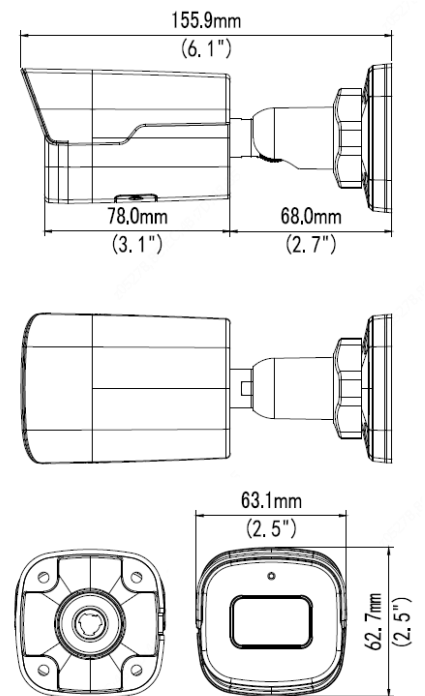

BCS-P-414RWSM(-G)-II

Network bullet camera 4Mpx with 4mm lens

- Sensor 1/3" 4Mpx PS CMOS
- Compression H.265+/H.264+/MJPEG
- Resolution 2688×1520@30fps
- Triple stream coding
- IR cut filter with auto switch ICR
- Functions AWB, AGC, AES, BLC, HLC, ROI, Defog, WDR(120dB), 2D/3D DNR
- Motion detect, privacy masking
- Intelligent functions: crossline, intrusion, abandoned/missing object
- IR distance up to 40m
- Fixed lens 4mm
- Outside casing IP67
- Built-in microphone
- Built-in Web service, support BCS-NVR, CMS(BCS Manager), mobile app BCS(android, iOS), P2P, Onvif
- Edge storage microSD up to 128GB
- Power supply DC12V / PoE(802.3af)