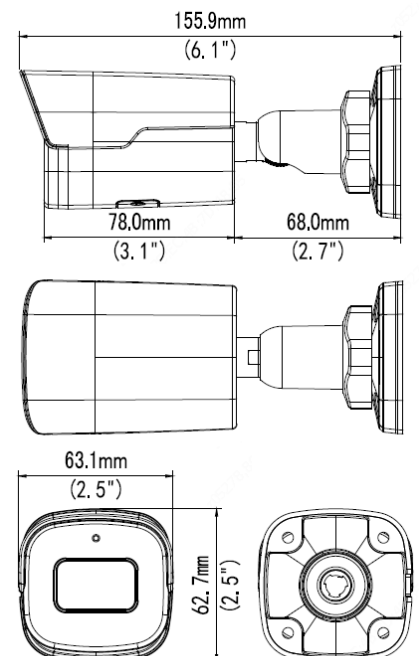

## BCS-P-TIP22FSR4-Ai1(-G)

2Mpx bullet IP camera with 2.8mm lens

Video system	IP
Scanning system	Progressive Scan
Sensor	1/2.8" 2Mpx CMOS
Pixels	1920(H) × 1080(V)
Tenderness	0.001Lux/F1.6 (Color, AG) 0Lux(B/W, IR)
S / N ratio	> 52dB
Lens	2.8mm F1.6
Focus	Fixed
Viewing angle	H: 106.7°, V: 57.1°
DORI	Detect 43m / Observe 17m / Recognize 9m / Identify 4m
White balance	(AWB) Auto/manual
Background	BLC / HLC / WDR(120dB)
Shutter	Auto/manual (1~1/100000s)
Gain control	(AGC) Auto/manual
Noise reduction	2D/3D NR
Motion detection	4 areas
Privacy zone	4 areas
Image rotation	Mirror, flip
Day / night function	IR cut filter with auto-switch ICR
Infrared range	40m
Video compression	H.265 / H.265+ / H.264 / H.264+ / MJPEG
Resolution	1080P(1920×1080) / 720P(1280×720) / D1(704×576) / (640×360) / 2CIF(704×288) / CIF(352×288)
Main stream	1080P/720P@25/30fps
Second stream	1080P/720P/D1/(640×360)/2CIF/CIF@30fps
Third stream	D1/(640×360)/2CIF/CIF@30fps
Audio	Built-in microphone
Audio compression	G.711
Network connection	RJ-45 (10/100Mbps)
Protocols	IPv4, IGMP, ICMP, ARP, TCP, UDP, DHCP, PPPoE, RTP, RTSP, RTCP, DNS, DDNS, NTP, FTP, UPnP, HTTP, HTTPS, SMTP, 802.1x, SNMP, QoS, P2P
Compatibility	ONVIF(S/G/T)
Users	Max 10 logged in
Mobile users	iOS, android
Power	DC12V (±25%) / PoE(802.3af)
Power consumption	<6W
Working conditions	-30°C ~ +60°C, 10%~90% RH
Case	Metal, IP67
Weight	0.42kg
Dimensions	156×63mm