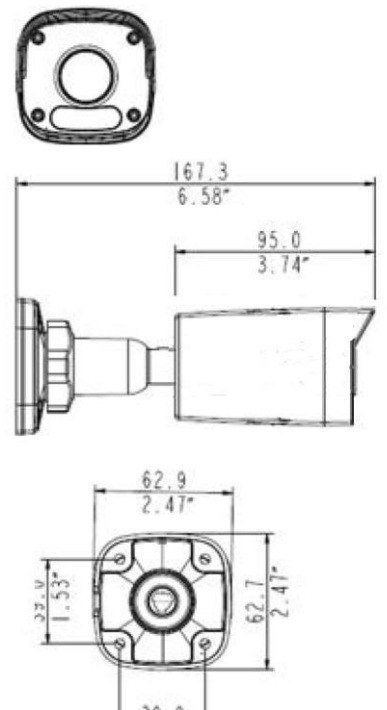

Dimensions:

BCS-P-412R-E-II

Network IR mini bullet camera 2Mpx with 4mm lens

Specification:

System video	IP
System scanning	Progressive Scan
Sensor	1/2.7" 2Mpx CMOS
Pixels	1920(H) × 1080(V)
Minimum illumination	0.01Lux/F2.0 (Color, AGC On); 0Lux(B/W, IR On)
S/N ratio	> 52dB
Lens	Fixed 4mm F2.0; angle of view H: 86.5°, V: 44.1°
DORI(Detect/Observe/Recognize/Identify)	4mm: 66m/26m/13m/6m
White balance	(AWB) Auto/manual
Backlight compensation	BLC / HLC / D-WDR
Shutter	Auto/manual (1~1/100000s)
Gain control	(AGC) Auto/manual
Noise reduction	2D/3D NR - regulation
Motion detect	4 areas (regulation: size, position, sensitivity, threshold)
Privacy masking	4 areas (regulation: size, position)
Image rotate	Mirror, flip
Focus	Auto
Day/night	IR-cut filter with auto switch (ICR)
IR range	Up to 30m
Video compression	H.265 / H.265+ / H.264 / H.264+ / MJPEG
Resolution	1080P(1920×1080) / 720P(1280×720) / D1(704×576) / (640×360) / 2CIF(704×288) / CIF(352×288)
Main stream	1080P/720P@30fps
Second stream	720P/D1/(640×360)/2CIF/CIF@30fps
Network	RJ-45 (10M/100MBase-TX)
Protocols	IPv4, IGMP, ICMP, ARP, TCP, UDP, DHCP, PPPoE, RTP, RTSP, RTCP, DNS, DDNS, NTP, FTP, UPnP, HTTP, HTTPS, SMTP, 802.1x, SNMP, P2P
Compatibility	ONVIF(Profile S, Profile G, Profile T), API
Users	Max 10 logged in
Mobile users	iOS, android
Power supply	DC12V (voltage range ±25%) / PoE(IEEE802.3 af)
Power consumption	4.5W
Working environment	-30°C ~ +60°C, 10%~90% RH
Casing	Metal, protection IP67
Weight	0.4kg
Dimensions	167.3×62.9×62.7mm