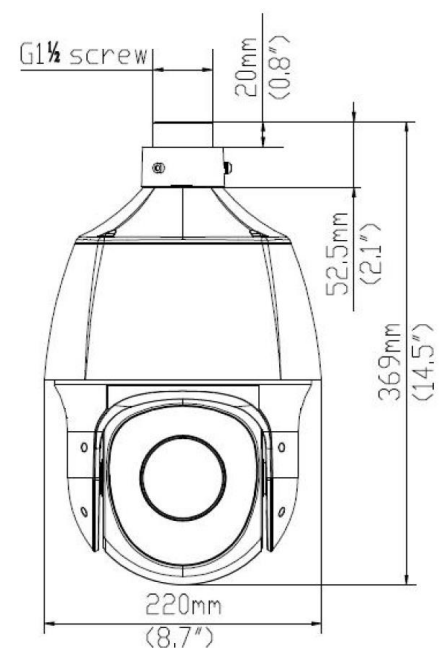

Dimensions:

BCS-P-5624RS-E

Network PTZ Dome Camera 2Mpx Starlight with zoom 33×

Specification:

System video	IP
System scanning	Progressive Scan
Sensor	1/2.8" 2Mpx CMOS
Pixels	1920(H) × 1080(V)
Minimum illumination	0.001Lux/F1.5 (Color, AGC On); 0Lux(B/W, IR On)
S/N ratio	> 55dB
Lens	4.5~148.5mm F1.5; angle of view H: 76.8°~2.1°, V: 38.4°~1.2°; zoom optical 33×
DORI	4.5mm: 69m/27m/14m/7m
(Detect/Observe/Recognize/Identify)	148.5mm: 2304m/921m/460m/230m
White balance	(AWB) Auto/manual
Backlight compensation	BLC / HLC / WDR(120dB)
Shutter	Auto/manual (1~1/100000s)
Gain control	(AGC) Auto/manual
Noise reduction	2D/3D NR - regulation
Motion detect	4 areas (regulation: size, position, sensitivity, threshold)
Privacy masking	24 areas (regulation: size, position)
Image rotate	Mirror, flip
Focus	Auto/manual
Day/night	IR-cut filter with auto switch (ICR)
IR range	Up to 150m
Zoom digital	16×
Range PAN	0°~360° endless
Range TILT	-15°~90°, auto flip 180°
Speed PAN	0.1°~300°/s (200°/s in preset)
Speed TILT	0.1°~80°/s (80°/s in preset)
Automatic functions	1024 presets, 16 tours(32 presets per tour), 16 patrols
Video compression	H.265 / H.265+ / H.264 / H.264+ / MJPEG
Resolution	1080P(1920×1080) / 720P(1280×720) / D1(704×576) / (640×360) / 2CIF(704×288) / CIF(352×288)
Main stream	1080P/720P@30fps
Second stream	1080P/720P/D1/(640×360)/2CIF/CIF@30fps
Triple stream	D1/(640×360)/2CIF/CIF@30fps
Network	RJ-45 (10M/100MBase-TX)
Protocols	IPv4, IGMP, ICMP, ARP, TCP, UDP, DHCP, PPPoE, RTP, RTSP, RTCP, DNS, DDNS, NTP, FTP, UPnP, HTTP, HTTPS, SMTP, 802.1x, P2P
Compatibility	ONVIF(Profile S, Profile G, Profile T), API
Users	Max 10 logged in
Mobile users	iOS, android
Edge storage	microSD up to 256GB
Power supply	DC12V (voltage range ±25%)
Power consumption	16~30W
Working environment	-40°C ~ +65°C
Casing	Plastic/metal outside protection IP66
Weight	3kg
Dimensions	Φ220mm×369mm