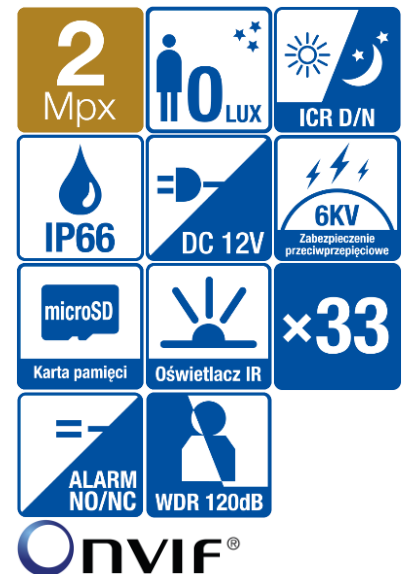

BCS-P-5624RS-E

Network PTZ Dome Camera 2Mpx Starlight with zoom 33×

Key features:

- Sensor 1/2.8" 2Mpx PS CMOS
- Compression H.265+/H.264+/MJPEG
- Triple stream coding
- IR-cut filter with auto switch (ICR)
- Digital Noise Reduction 2D/3D
- Built-in web-service, support BCS-NVR, CMS(BCS Manager), P2P
- Functions AWB, AGC, BLC, HLC, ROI, EIS, ANR, Defog,
- Wide Dynamic Range WDR(120dB)
- Intelligent functions: cross line, intrusion, face detect, people counting, missing/abandoned object, audio detect
- IR range up to 150m
- Lens 4.5~148.5mm with optical zoom 33×
- Outside protection IP66 plastic/metal casing
- Edge storage microSD up to 256GB
- Max speed 300°/s, 0°~360° Tilt, -15°~90° Pan auto flip
- Automatic functions: 1024 presets, 16 tours, 16 patrols
- 1 audio in/1audio out; 1 alarm in/1 alarm out
- Power supply DC12V (voltage range $\pm 25\%$)