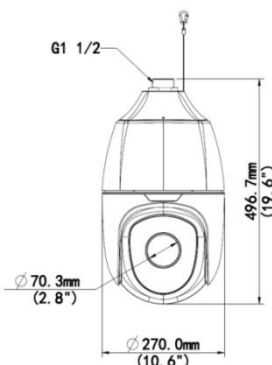

Dimensions

Specification

Model		BCS-P-5692RSAI	
Scanning system		Progressive Scan	
Sensor		1/1.7" 12Mpx CMOS	
Pixels		4000(H)x3000(V)	
Min. illumination		Color: 0.06Lux (F1.5 AGC On) B/W: 0lux (IR On)	
S/N ratio		> 55dB	
White balance		(AWB) Auto/manual	
Basic functions	Lens	6.5~143mm (22x opt. zoom) F1.5~F3.4	
	Backlight compensation	Off/On (BLC / HLC / D-WDR)	
	Shutter	Auto/manual (1/6 ~ 1/100000s),	
	Gain control	(AGC) Auto/manual	
	Noise reduction	2D/3D Of/On - regulation	
Additional functions	Motion Detection	On/Off (4 areas, sensitivity, threshold, position, size), grid	
	Privacy masking	On/Off (4 areas, position, size)	
	Rotation	Mirror, Flip 90°, 180°, 270°	
	Focus	Auto/manual - regulation	
	Day/night	IR-cut filter with auto switch (ICR)	
Video functions	Compression	H.265 / H.264 / MJPEG	
	Resolution	12M(4000x3000) / 8M(3840x2160) / 2M(1920x1080) / 720P(1280x720) / D1(704x576) / 2CIF(704x288) / CIF(352x288)	
	Stream	main	12M(1~20fps)/8M(1~30fps)/2M(1~30fps)
		second	2M/720P/D1/2CIF/CIF(1 ~ 30fps)
		triple	D1/2CIF/CIF(1 ~ 30fps)
Bitrate	H.264: 32K ~ 8192Kbps, MJPEG: 32K ~ 12288Kbps		
PTZ Functions	Pan/Tilt Range	360° (endless), -15°~+90° (auto flip)	
	Pan/Tilt Speed	PAN: 0.1°/s ~ 240°/s (300°/s in preset) TILT: 0.1°/s ~ 160°/s (240°/s in preset)	
	Pan/Tilt Speed	255 presets; 16 tour (with 32 presets); 16 pattern up to 15 min	
Network	Ethernet	RJ-45 (10/100Base-T)	
	Protocols	L2TP,IPv4,IPv6,IGMP,ICMP,ARP,TCP,UDP,DHCP,PPPoE,RTSP,RTSP,QoS,DNS,DDNS,NTP,FTP,UPnP,HTTP,HTTPS,SMTP,SNMP,SIP,802.1x, P2P	
	Compatibility	ONVIF Ver. 2.4, API	
	Mobile	Android, iOS	
	Users	Max 10 logged in	
Edge storage		microSD do 128GB	
In/Out		Alarm:2/1 Audio:1/1(G.711A,G.711U)	
Power supply		24VAC/24VDC (±25%)	
Power consumption		Max 56W	
Working environment		-45°C ~ +70°C IP66	
Weight		9.69kg	
Dimensions		Ø270 x 496.7 mm	