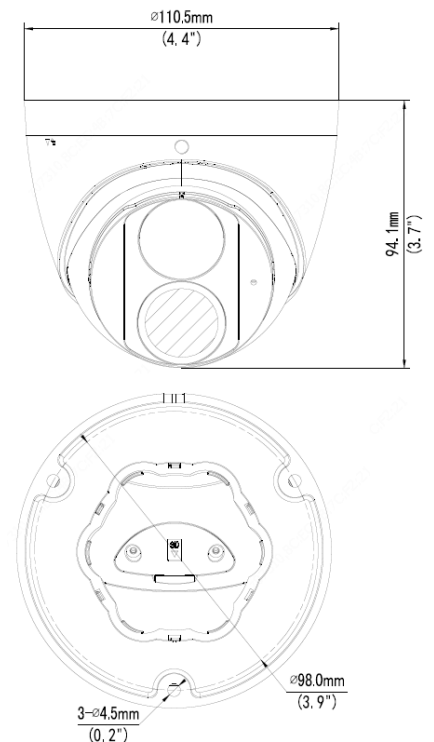

BCS-P-EIP28FWR3-Ai1(-G)

8Mpx dome IP camera with 2.8mm lens

Video system	IP
Scanning system	Progressive Scan
Sensor	1/2.7" 8Mpx CMOS
Pixels	3840(H) × 2160(V)
Min. illumination	0.01Lux/F2.0 (Color, AGC); 0Lux(B/W, IR)
S / N ratio	> 56dB
Lens	Fixed 2.8mm F2.0
The angle of view	H: 112.4°, V: 60.1°
DORI	Detect 84m / Observe 33m / Recognize 17m / Identify 8m
White balance	(AWB) Auto/manual
Background compensation	BLC / HLC / WDR(120dB)
Shutter	Auto/manual (1~1/100000s)
Gain control	(AGC) Auto/manual
Noise reduction	2D/3D DNR
Motion detection	4 areas
Privacy masks	4 areas
Image rotation	Mirror, flip
Day / night function	IR cut filter with auto-switch ICR
Infrared heater	30m
Video compression	H.265 / H.265+ / H.264 / H.264+ / MJPEG
Resolution	8M(3840×2160) / 5M(2880×1620) / 4M(2560×1440) / 1080P(1920×1080) / 720P(1280×720) / D1(704×576) / (640×360) / 2CIF(704×288) / CIF(352×288)
Main stream	8M@20fps 5M/4M/1080P/720P@30fps
Second stream	1080P/720P/D1/(640×360)/2CIF/CIF@30fps
Third stream	D1/(640×360)/2CIF/CIF@30fps
Network connection	RJ-45 (10/100Mbps)
Protocols	IPv4, IGMP, ICMP, ARP, TCP, UDP, DHCP, PPPoE, RTP, RTSP, RTCP, DNS, DDNS, NTP, FTP, UPnP, HTTP, HTTPS, SMTP, 802.1x, SNMP, P2P
Audio	Built-in microphone
Audio compression	G.711
Compatibility	ONVIF(S/G/T)
Users	Max 10 logged in
Mobile users	iOS, android
Memory card slot	microSD 256GB
Power	DC 12V (±25%) / PoE(802.3af)
Power consumption	<5W
Working conditions	-30°C ~ +60°C, 10%~95% RH
Case	IP67
Weight	0.42kg
Dimensions	Φ110.5 × 94.1mm