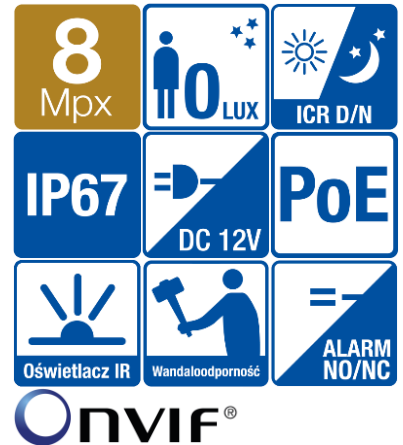

BCS-P-268R3WSA(-G)

Network Dome Camera IP 8Mpx with motozoom lens 2.8~12mm

Key features:

- Sensor 1/2" 8Mpx PS CMOS
- Compression H.265+/H.264+/MJPEG
- Resolution 3840×2160@20fps
- Triple stream coding
- IR cut filter with auto switch ICR
- Digital Noise Reduction 2D/3D
- Built-in Web service, support BCS-NVR, CMS(BCS Manager), mobile app BCS(android, iOS), P2P
- Functions AWB, AGC, AES, BLC, HLC, ROI, Defog
- Wide Dynamic Range WDR(120dB)
- Motion detect, privacy masking
- Intelligent functions: crossline, intrusion, abandoned/missing object, people counting, face detect, audio detect
- IR range up to 30m
- Motozoom lens 2.8~12mm F1.5
- Outside metal casing IP67, IK10
- Edge storage microSD up to 256GB
- 1 audio in / 1 audio out
- 1 alarm in / 1 alarm out
- Working environment -40°C ~ +60°C
- Power supply DC12V (±25%) / PoE