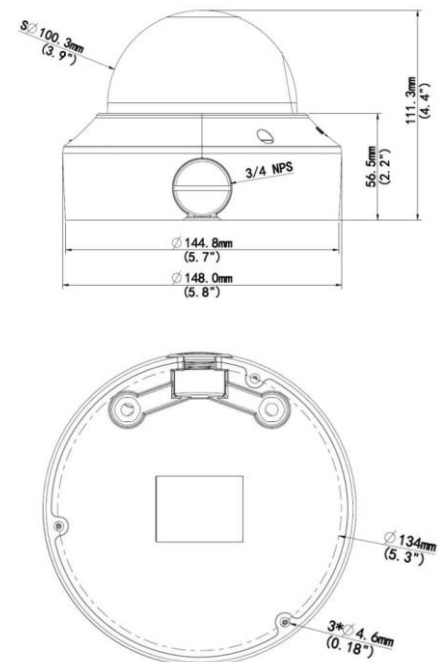

Dimensions:

BCS-P-268R3WSA(-G)

Network Dome Camera IP 8Mpx with motozoom lens 2.8~12mm

Specification:

| | |
|---|--|
| System video | IP |
| Scanning System | Progressive Scan |
| Sensor | 1/2" 8Mpx CMOS |
| Pixels | 3840(H) × 2160(V) |
| Minimum illumination | 0.003Lux/F1.5 (Color, AGC On) 0Lux(B/W, IR On) |
| S/N ratio | > 52dB |
| Lens | Motozoom 2.8~12mm, angle of view H: 114.8°~47.3°, V:75.3°~20.4° |
| DORI(Detect/Observe/Recognize/Identify) | 2.8mm: 63m/25m/12m/6m 12mm: 270m/108m/54m/27m |
| White balance | (AWB) Auto/manual |
| Backlight compensation | BLC / HLC / WDR(120dB) |
| Shutter | Auto/manual (1~1/100000s) |
| Gain control | (AGC) Auto/manual |
| Noise reduction | 2D/3D NR - regulation |
| Motion detect | 4 areas (regulation: size, position, sensitivity, threshold) |
| Privacy masking | 8 areas (regulation: size, position) |
| Image rotate | Mirror, flip |
| Focus | Auto/manual |
| Day/night | IR cut filter with auto-switch ICR |
| IR distance | Up to 30m |
| Compression video | H.265 / H.265+ / H.264 / H.264+ / MJPEG |
| Resolution | 8M(3840×2160) / 5M(2592×1944) / 5M(2944×1656) / 4M(2560×1440) / 1080P(1920×1080) / 720P(1280×720) / D1(704×576) / (640×360) / 2CIF(704×288) / CIF(352×288) |
| Main stream | 8M@15/20fps; 5M@25/30fps; 4M@25/30fps; 1080P@25/30/50/60fps |
| Second stream | 1080P/720P/D1/(640×360)/2CIF/CIF@25fps |
| Third stream | D1/(640×360)/2CIF/CIF@25fps |
| Network | RJ-45 (10M/100M Base-TX) |
| Audio | 1 in / 1 out |
| Compression audio | G.711A/G.711U |
| Protocols | IPv4, IGMP, ICMP, ARP, TCP, UDP, DHCP, PPPoE, RTP, RTSP, RTCP, DNS, DDNS, NTP, FTP, UPnP, HTTP, HTTPS, SMTP, 802.1x, SNMP, QoS, P2P |
| Compatibility | ONVIF(Profile S, Profile G, Profile T), API |
| Users | Max 10 logged in |
| Mobile users | iOS, android |
| Edge storage | microSD up to 256GB |
| Alarm | 1 in / 1 out |
| Power supply | DC12V (tolerance ±25%) / PoE(IEEE802.3 af) |
| Power consumption | <8.7W |
| Working environment | -40°C ~ +60°C, 10%~95% RH |
| Casing | Metal, IP67, IK10 |
| Weight | 0.9kg |
| Dimensions | Φ148 × 111mm |