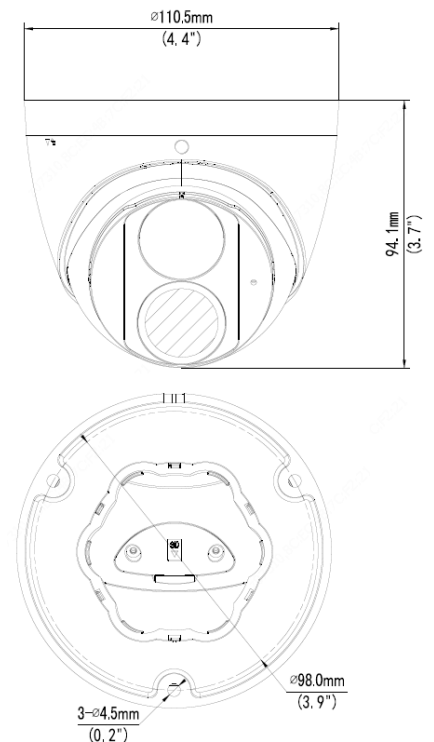

BCS-P-EIP25FSR3-Ai1(-G)

5Mpx dome IP camera with 2.8mm lens

Video system	IP
Scanning system	Progressive Scan
Sensor	1/2.7" 5Mpx CMOS
Pixels	2880(H) × 1620(V)
Min illumination	0.003Lux/F1.6 (Color, AGC); 0Lux(B/W, IR)
S / N ratio	> 56dB
Lens	Fixed 2.8mm F1.6
The angle of view	H: 96.1°, V: 55.3°
DORI	Detect 63m / Observe 25m / Recognize 13m / Identify 6m
White balance	(AWB) Auto/manual
Background compensation	BLC / HLC / WDR(120dB)
Shutter	Auto/manual (1~1/100000s)
Gain control	(AGC) Auto/manual
Noise reduction	2D/3D DNR
Motion detection	4 areas
Privacy masks	4 areas
Image rotation	Mirror, flip
Day / night function	IR cut filter with auto-switch ICR
Infrared heater	30m
Video compression	H.265 / H.265+ / H.264 / H.264+ / MJPEG
Resolution	5M(2880×1620) / 4M(2560×1440) / 3M(2304×1296) / 1080P(1920×1080) / 720P(1280×720) / D1(704×576) / (640×360) / 2CIF(704×288) / CIF(352×288)
Main stream	5M/4M/3M/1080P/720P@30fps
Second stream	720P/D1/(640×360)/2CIF/CIF@30fps
Third stream	D1/(640×360)/2CIF/CIF@30fps
Network connection	RJ-45 (10/100Mbps)
Protocols	IPv4, IGMP, ICMP, ARP, TCP, UDP, DHCP, PPPoE, RTP, RTSP, RTCP, DNS, DDNS, NTP, FTP, UPnP, HTTP, HTTPS, SMTP, 802.1x, SNMP, P2P
Audio	Built-in microphone
Audio compression	G.711
Compatibility	ONVIF(S/G/T)
Users	Max 10 logged in
Mobile users	iOS, android
Memory card slot	microSD 256GB
Power	DC 12V (±25%) / PoE(802.3af)
Power consumption	<5W
Working conditions	-30°C ~ +60°C, 10%~95% RH
Case	IP67
Weight	0.42kg
Dimensions	Φ110.5 × 94.1mm