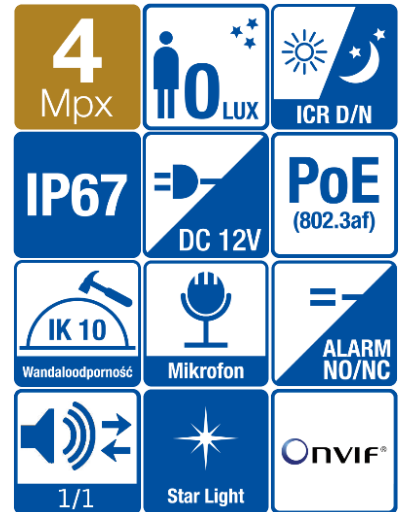

## BCS-P-DIP54VSR4-Ai1(-G)

Network dome camera 4Mpx with motozoom lens 2.7-13.5mm

- Sensor 1/3" 4Mpx PS CMOS
- Starlight technology
- Compression H.265+/H.264+/MJPEG
- Triple stream coding
- IR cut filter with auto-switch
- Built-in web-service, support BCS-NVR, CMS(BCS Manager), mobile app BCS(android, iOS), P2P, Onvif
- Functions AWB, AGC, AES, BLC, HLC, ROI, Defog, WDR(120dB), 2D/3D DNR
- Motion detect, privacy masking
- Intelligent function: perimeter protection, crossline, intrusion
- IR range up to 40m
- Motozoom lens 2.7-13.5mm F1.2
- Built-in microphone
- 1 audio in / 1 audio out
- 1 alarm in / 1 alarm out
- Outside metal casing IP67, IK10
- Working environment -30°C ~ +60°C
- Edge storage microSD to 256GB
- Power supply DC 12V / PoE(802.3af)