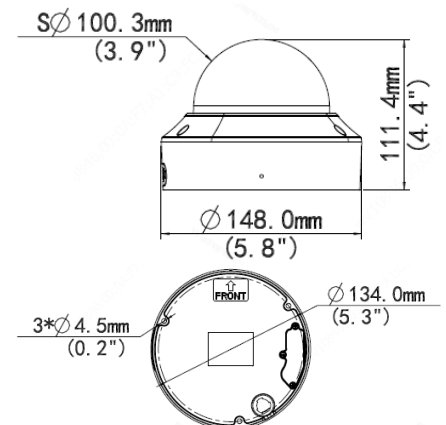

## BCS-P-DIP54VSR4-Ai1(-G)

Network dome camera 4Mpx with motozoom lens 2.7-13.5mm

- Sensor 1/3" 4Mpx PS CMOS
- Starlight technology
- Compression H.265+/H.264+/MJPEG
- Triple stream coding
- IR cut filter with auto-switch
- Built-in web-service, support BCS-NVR, CMS(BCS Manager), mobile app BCS(android, iOS), P2P, Onvif
- Functions AWB, AGC, AES, BLC, HLC, ROI, Defog, WDR(120dB), 2D/3D DNR
- Motion detect, privacy masking
- Intelligent function: perimeter protection, crossline, intrusion
- IR range up to 40m
- Motozoom lens 2.7-13.5mm F1.2
- Built-in microphone
- 1 audio in / 1 audio out
- 1 alarm in / 1 alarm out
- Outside metal casing IP67, IK10
- Working environment -30°C ~ +60°C
- Edge storage microSD to 256GB
- Power supply DC 12V / PoE(802.3af)