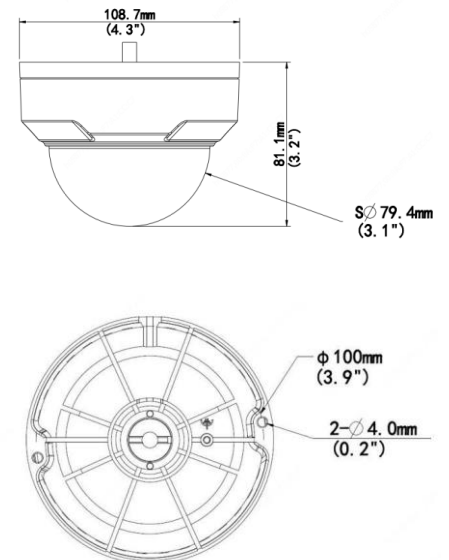

BCS-P-214RWSA(-G)-II

Network dome camera 4Mpx with lens 2.8mm

Scanning system	Progressive Scan
System	IP
Sensor	1/3" 4Mpx PS CMOS
Pixels	2688 (H) × 1520 (V)
Min. illumination	0.03Lux/F1.6 (Color, AGC On) 0Lux/F1.6(B/W, IR On)
S/N ratio	> 52dB
White balance	(AWB) Auto/manual
Lens	2.8mm F1.6
Angle of view	H: 107.8°, V: 57°
DORI (Detect/Observe/Recognize/Identify)	63m/25m/13m/6m
Backlight compensation	BLC / HLC / WDR(120dB)
Shutter	Auto/manual (1~1/100000s)
Gain control	(AGC) Auto/manual
Noise reduction	2D/3D DNR
Motion detect	4 areas
Privacy masking	8 areas
Image rotate	Mirror, Flip 90°, 180°, 270°
Focus	Fixed
Day/night	IR cut filter with auto-switch ICR
IR	40m
Video compression	H.265 / H.265+ / H.264 / H.264+ / MJPEG
Main stream	4M(2688×1520)@25/30fps; 4M(2560×1440)@25/30fps; 3M(2304×1296)@25/30fps; 1080P(1920×1080)@25/30fps
Second stream	1080P/720P/D1/640×360/2CIF/CIF
Third stream	D1/640×360/2CIF/CIF
Network	RJ-45 (10/100Mbps)
Protocols	IPv4, IGMP, ICMP, ARP, TCP, UDP, DHCP, PPPoE, RTP, RTSP, RTCP, DNS, DDNS, NTP, FTP, UPnP, HTTP, HTTPS, SMTP, 802.1x, SNMP, QoS, NAS, P2P
Compatibility	ONVIF(S,G,T), API
Users	Max 10 logged in
Mobile	iOS, android
Audio	1 in / 1 out
Audio compression	G.711A/ G.711U
Alarm	1 in / 1 out
Edge storage	microSD 128GB
Power supply	DC12V (±25%) / PoE(802.3af)
Power consumption	<4.5W
Working environment	-35°C ~ +60°C ≤95% RH
Casing	Metal IP67, IK10
Weight	0.43kg
Dimensions	Φ108.7mm × 81.1mm