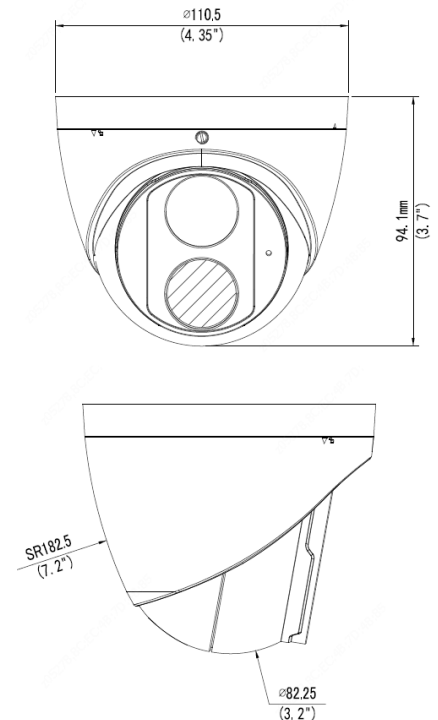

BCS-P-214R3WSM(-G)

Network dome camera 4Mpx with lens 2.8mm

Scanning system	Progressive Scan
System	IP
Sensor	1/3" 4Mpx PS CMOS
Pixels	2688 (H) × 1520(V)
Min. illumination	0.03Lux/F1.6 (Color, AGC On) 0Lux/F1.6(B/W, IR On)
S/N ratio	> 52dB
White balance	(AWB) Auto/manual
Lens	2.8mm F1.6
Angle of view	H: 94°, V: 40°
DORI (Detect/Observe/Recognize/Identify)	63m/25m/12m/6m
Backlight compensation	BLC / HLC / WDR(120dB)
Shutter	Auto/manual (1~1/100000s)
Gain control	(AGC) Auto/manual
Noise reduction	2D/3D DNR
Motion detect	4 areas
Privacy masking	8 areas
Image rotate	Mirror, Flip 90°, 180°, 270°
Focus	Auto
Day/night	IR cut filter with auto-switch ICR
IR	40m
Video compression	H.265 / H.265+ / H.264 / H.264+ / MJPEG
Main stream	4M(2688×1520)@25/30fps; 4M(2560×1440)@25/30fps; 3M(2304×1296)@25/30fps; 1080P(1920×1080)@25/30fps
Second stream	1080P/720P/D1/640×360/2CIF/CIF
Third stream	D1/640×360/2CIF/CIF
Network	RJ-45 (10/100Mbps)
Protocols	IPv4, IGMP, ICMP, ARP, TCP, UDP, DHCP, PPPoE, RTP, RTSP, RTCP, DNS, DDNS, NTP, FTP, UPnP, HTTP, HTTPS, SMTP, 802.1x, SNMP, QoS, NAS, P2P
Compatibility	ONVIF(S,G,T), API
Users	Max 10 logged in
Mobile	iOS, android
Audio	Built-in microphone
Audio compression	G.711A/ G.711U
Edge storage	microSD up to 128GB
Power supply	DC12V (±25%) / PoE(802.3af)
Power consumption	<4W
Working environment	-30°C ~ +60°C
Casing	Metal outside IP67
Weight	0.43kg
Dimensions	Φ110.5mm×94.1mm