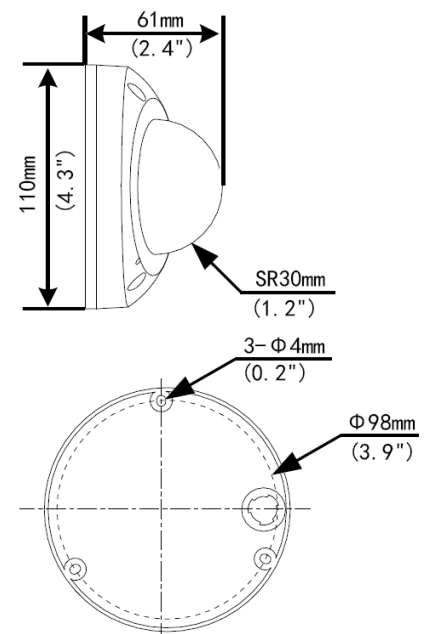

## BCS-P-222RSAM(-G)-II

Network mini dome camera 2Mpx with 2.8mm lens

Video system	IP
Scanning system	Progressive Scan
Sensor	1/2.9" 2Mpx CMOS
Pixels	1920(H) × 1080 (V)
Min. illumination	0.005Lux/F2.0 (Color, AGC On); 0Lux(B/W, IR On)
S/N ratio	> 52dB
Lens	Fixed 2.8mm F2.0
Angle of view	H: 107.8°, V: 56.7°
DORI	2.8mm: Detect 45m/Observe 18m/Recognize 9m/Identify 5m
White balance	(AWB) Auto/manual
Backlight compensation	BLC / HLC / D-WDR
Shutter	Auto/manual (1~1/100000s)
Gain control	(AGC) Auto/manual
Noise reduction	2D/3D DNR
Motion detect	4 areas
Privacy masking	8 areas
Image rotate	Mirror, flip
Focus	Fixed
Day/night	IR cut filter with auto-switch ICR
IR range	15m
Video compression	H.265 / H.265+ / H.264 / H.264+ / MJPEG
Resolution	1080P(1920×1080) / 720P(1280×720) / D1(704×576) / (640×360) / 2CIF(704×288) / CIF(352×288)
Main stream	1080P/720P@25/30fps
Second stream	720P/D1/(640×360)/2CIF/CIF@25/30fps
Third stream	D1/(640×360)/2CIF/CIF@25/30fps
Network	RJ-45 (10/100Mbps)
Audio	Built-in microphone, 1 audio in / 1 audio out
Audio compression	G.711
Edge storage	microSD do 256GB
Protocols	IPv4, IGMP, ICMP, ARP, TCP, UDP, DHCP, PPPoE, RTP, RTSP, RTCP, DNS, DDNS, NTP, FTP, UPnP, HTTP, HTTPS, SMTP, 802.1x, SNMP, QoS, P2P
Compatibility	ONVIF(S, G, T), API
Users	Max 10 logged in
Mobile	iOS, android
Power supply	DC12V (±25%) / PoE(802.3 af)
Power consumption	4.5W
Working environment	-35°C ~ +60°C, 10%~95% RH
Casing	Outside metal IP67, IK10
Weight	0.25kg
Dimensions	Φ110 x 61mm (Φ4.3" x 2.4")