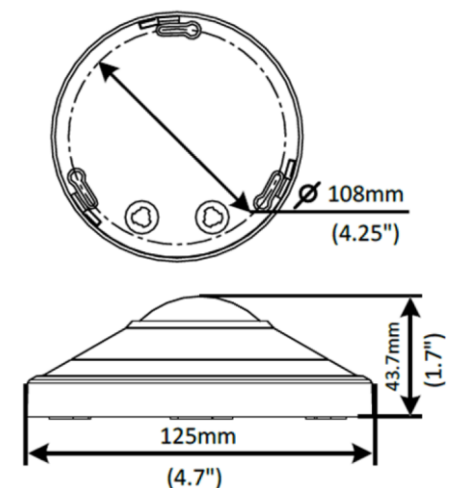

Dimensions: