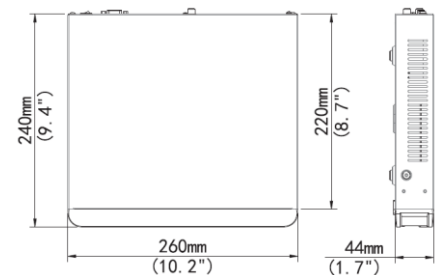

Dimensions:

BCS-P-XVR0401-II

4 channel 1 HDD video recorder 5-system HDCVI/AHD/TVI/ANALOG/IP

Specification:

Processor	Embedded processor
Operating system	LINUX
System	HDCVI/AHD/TVI/CVBS/IP
Functionality	Real-time view, record, playback, backup, remote access
System control	Mouse, network
Channels	4+2 additional IPC channels
Video out	1xHDMI 1080P, 1xVGA 1080P, 1xBNC CVBS
Resolution	HDMI/VGA: 1920x1080/60Hz, 1920x1080/50Hz, 1600x1200/60Hz, 1280x1024/60Hz, 1280x720/60Hz, 1024x768/60Hz
Multi-screen display	HDMI/VGA: 1/4/6
Resolution	8Mpx Lite(1920x2160) / 5Mpx Lite(1296x1944) / 4Mpx Lite(1280x1440) / 3Mpx(2048x1536) / 1080P(1920x1080) / 960H(960x576) / 720P(1280x720) / D1(720x576) / CIF(352x288)
Max bandwidth	Incoming: 40Mbps, Outgoing: 60Mbps
Recording	Main stream: 8Mpx Lite@8fps (ch1), 5Mpx Lite@12fps, 4Mpx Lite@15fps, 3Mpx@15fps(ch1), 1080P@15fps, 960H/720P@30fps Second stream: D1/CIF@30fps
Video compression	H.265/H.264
Support camera	HDCVI: 8Mpx@15fps(ch1), 5Mpx@20fps, 4Mpx@30fps, 1080P@30fps, 720P@30fps AHD:8Mpx@15fps(ch1), 5Mpx@20fps, 4Mpx@30fps, 3Mpx@30fps(ch1), 1080P@30fps, 720P@60fps TVI:8Mpx@15fps(ch1), 5Mpx@20fps, 4Mpx@30fps, 3Mpx@30fps(ch1), 1080P@30fps, 720P@60fps IP: 8Mpx CVBS
Playback synchronous	4x1080P
Backup	USB device / network download
Network	1 Port RJ-45 (10/100M)
Remote users	128
Compatibility	Onvif
Video detect	Motion detect, video loss, tampering
Protocols	HTTP, HTTPS, TCP/IP, IPv4/IPv6, UPnP, RTSP,UDP, SMTP, NTP, DHCP, DNS, PPPoE, P2P
HDD	1xSATA max 10TB
Interfaces	2xUSB2.0, RS485
Audio	1 in / 1 out
Power supply	12V DC, Power consumption < 8W (without HDD)
Working environment	-10°C ~+55°C / 10~90%RH
Dimensions, weight	Casing 1U 260x240x44mm (WxDxH) 1.1kg(without HDD)