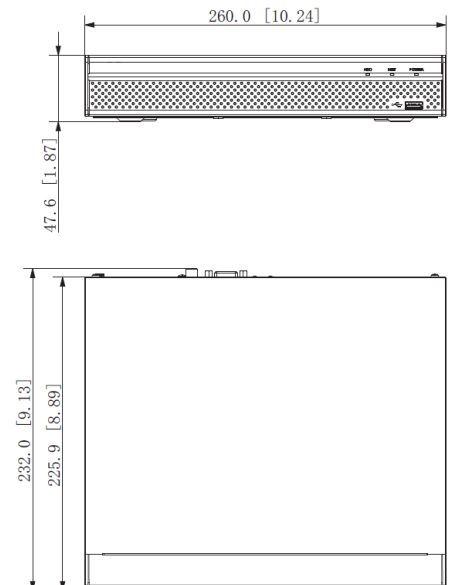

## BCS-L-NVR0401-4KE

4 channel 1xHDD network video recorder

- Display and record 4 IPC with max resolution 8Mpx
- Compression H.265+/H265/H.264+/H.264/MJPEG
- Max incoming bandwidth 80Mbps
- Motion detect, privacy masking
- Support intelligent functions from IPC: perimeter protection (4 channels), face detection (4 channels), SMD Plus (4 channels)
- Video output HDMI 4K and VGA 1080P
- Support 1 HDD SATA up to 10TB
- 2xUSB, 1xRJ45
- 1 audio in / 1 audio out
- Built-in web service, support CMS (BCS Manager), mobile app BCS (iOS, android), P2P, Onvif
- Power supply DC 12V

#### 4 channel 1xHDD network video recorder

Processor	Industrial-grade embedded processor
Operating system	LINUX
Functionality	Real-time view, record, playback, archive, remote access
System control	Mouse, network
IPC channels	4
Video out	1xHDMI 4K, 1xVGA 1080P
Resolution	VGA: 1920 × 1080 , 1280 × 1024, 1280 × 720 , 1024 × 768 HDMI: 3840 × 2160 , 1920 × 1080 , 1280 × 1024, 1280 × 720 , 1024 × 768
Multi screen display	1/4
Sequence	Yes
Decoding Capability	4 × 1080p@30 fps
Bandwidth	Incoming 80Mbps, outgoing 60Mbps, storage 80Mbps
Recording resolution	8MP, 6MP, 5MP, 4MP, 3MP, 1080P, 1.3MP, 720P, D1
Compression	Smart H.265+/H.265/Smart H.264+/H.264/MJPEG
Audio	1 input / 1 output
Audio compression	PCM/G711A/G711U/G726/AAC
Synchronous playback	4 channels
Archive	Flash drive(USB) / Network download
Network	Port RJ-45 (10/100Mbps)
Protocols	HTTP; HTTPS; TCP/IP; IPv4/IPv6; UPnP; SNMP; RTSP; UDP; SMTP; NTP; DHCP; DNS; IP Filter; DDNS; FTP; Alarm Server; IP Search; P2P
Mobile users	iOS, android
Compatibility	ONVIF(S/G/T)
Hard drive	1xSATA max 10TB
Interfaces	2xUSB2.0
Power supply	12V DC, 2A, power consumption <10W
Working environment	-10°C ~+55°C / 10~90%RH
Dimensions and weight	1U, 260 mm × 232.5 mm × 50.3 mm, 0.8kg