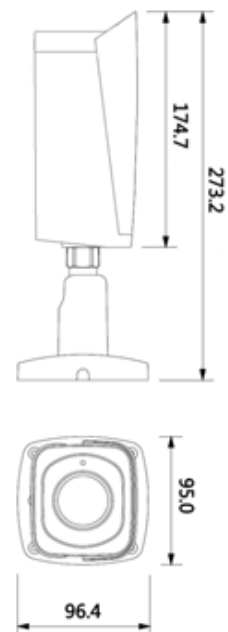

BCS-TIP8501IR-Ai-0735

5Mpx bullet network IP camera with advanced support for intelligent functions

Video system	IP
Scanning system	Progressive Scan
Sensor	1/2.7" 5Mpx CMOS
RAM / ROM	1GB/128MB
Pixels	2592×1944
Min illumination	0.003Lux/F1.3(Color); 0Lux/F1.3(IR)
S / N ratio	>50dB
Lens	Motozoom 7~35mm; F1.3
The angle of view	H:31°~9°, V:23°~7°(2592×1944) H:32°~9°, V:18°~5°(2688×1520)
DORI (Detect/Observe/Recognize/Identify)	Wide 7mm: 190m/76m/38m/19m Tele 35mm: 620m/248m/124m/62m
White balance	(AWB) Auto/manual
Background compensation	BLC/HLC/WDR(120dB)
Shutter	1/3~1/100000s
Gain control	(AGC) Auto/manual
Noise reduction	Ultra 2D/3D DNR
Motion detection	4
Privacy mask	4
Image rotation	Mirror, Flip 0°/90°/180°/270°
Foxus	Auto/manual
Day Night	ICR
Infrared	120m
Video compression	H.265 / H.265+ / H.264 / H.264+ / MJPEG
Resolution	5M(2592×1944) / 4M(2688×1520) / 3M(2304×1296) / 2M(1920×1080) / 1.3M(1280×960) / 720P(1280×720) / D1(704×576) / VGA(640×480) /
Main stream	5M(1~20fps); 4M/3M(1~25/30fps); 2M/1.3M/720P(1~50/60fps)
Second stream	D1/VGA/CIF(50/60fps)
Third stream	1080P/1.3M/720P/D1/CIF (1~25/30fps)
Bitrate	H.264: 32~ 8192Kbps H.265: 19~ 8192Kbps
Network connection	RJ-45 (10/100Base-T)
Protocols	IPv4;IPv6;HTTP;HTTPS;TCP;UDP;ARP;RTP;RTSP;RTCP;RTMP;SMTP;FTP;SFTP;DHCP; DNS;DDNS;QoS;UPnP;NTP;Multicast;ICMP;IGMP;NFS;PPPoE;802.1x;SNMP
Audio	1 in/ 1 out
Audio coding	G.711a/ G.711Mu/ AAC/ G.726/G.723
Alarm	2 in 5mA 5VDC / 1 out 300mA 12VDC
Compatibility	ONVIF(S/G/T)
Users	Max 20 logged in
Mobile users	iOS, android
Memory card slot	microSD do 256GB
Power	DC12V(±30%), PoE(802.3af), ePoE Power consumption <10.9W
Working conditions	-30°C ~+60°C / 10~95%RH
Case	IP67, IK10
Dimensions and weight	273.2mm×95.0mm×95.0mm 1.1kg