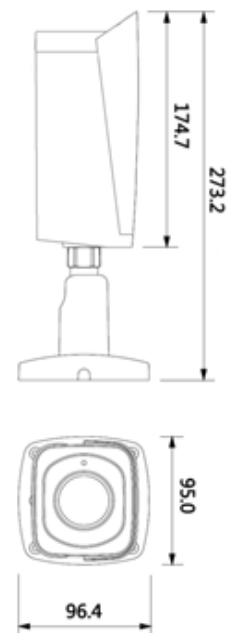

BCS-TIP8501IR-Ai

5Mpx bullet network IP camera with 2.7-13.5mm motozoom lens

- 1 / 2.7 "5Mpx PS CMOS sensor
- H.265 + / H.264 + / MJPEG encoding
- Support for three coding streams
- 2.7 ~ 13.5mm F1.5 motozoom lens
- ICR mechanical infrared filter
- Built-in web service, compliance with BCS-NVR, CMS (BCS Manager), BCS mobile application (iOS, android), P2P, Onvif
- AWB, AES, AGC, BLC, HLC, WDR (120dB), Ultra DNR, Defog, ROI, EIS functions
- Advanced analytics of intelligent functions: perimeter protection, face detection, object recognition, metadata, intelligent real-time analysis and advanced search, people counting, lost / left object, audio detection, heat map
- Infrared range up to 50m
- 1 audio input and 1 audio output
- 2 alarm inputs and 1 alarm output
- IP67, IK10 metal outdoor housing
- Working temperature -30 ° C ~ + 60 ° C
- 6KV overvoltage protection
- Support for microSD cards up to 256GB
- DC12V, PoE (802.3af), ePoE power supply