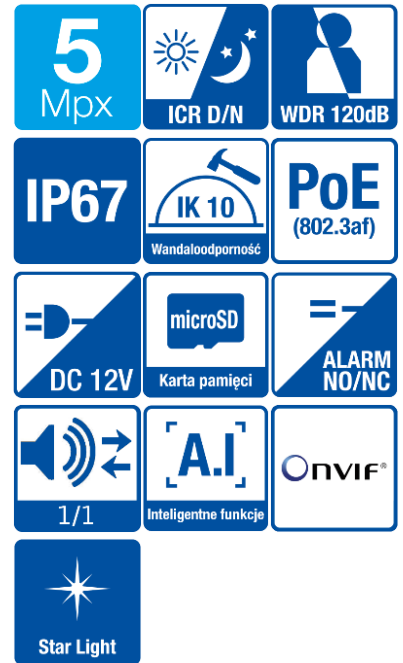

BCS-TIP8501IR-Ai

5Mpx bullet network IP camera with 2.7-13.5mm motozoom lens

- 1 / 2.7 "5Mpx PS CMOS sensor
- H.265 + / H.264 + / MJPEG encoding
- Support for three coding streams
- 2.7 ~ 13.5mm F1.5 motozoom lens
- ICR mechanical infrared filter
- Built-in web service, compliance with BCS-NVR, CMS (BCS Manager), BCS mobile application (iOS, android), P2P, Onvif
- AWB, AES, AGC, BLC, HLC, WDR (120dB), Ultra DNR, Defog, ROI, EIS functions
- Advanced analytics of intelligent functions: perimeter protection, face detection, object recognition, metadata, intelligent real-time analysis and advanced search, people counting, lost / left object, audio detection, heat map
- Infrared range up to 50m
- 1 audio input and 1 audio output
- 2 alarm inputs and 1 alarm output
- IP67, IK10 metal outdoor housing
- Working temperature -30 ° C ~ + 60 ° C
- 6KV overvoltage protection
- Support for microSD cards up to 256GB
- DC12V, PoE (802.3af), ePoE power supply