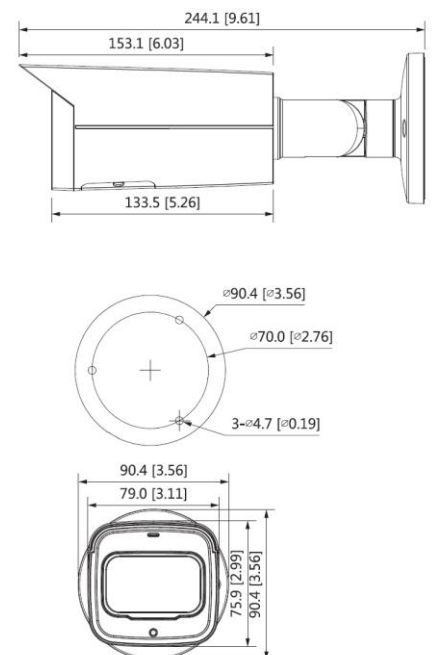

Dimensions: