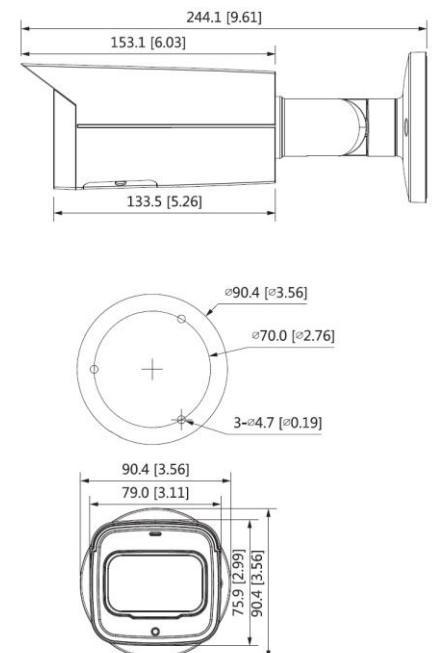

BCS-TIP5401IR-V-VI

Network Bullet Camera 4Mpx with motozoom lens 2.7~13.5mm

- Sensor 1/3" 4Mpx PS CMOS
- Starlight technology
- Compression H.265+/H.264+/MJPEG
- Dual stream coding
- IR cut filter with auto-switch ICR
- Functions AGC, AES, AWB, BLC, HLC, WDR(120dB), ROI, 3DNR
- Motozoom lens 2.7~13.5mm F1.5
- IR range up to 60m
- Built-in web-service, support BCS-NVR, CMS(BCS Manager), mobile app BCS(iOS, android), P2P, Onvif
- Motion detect, privacy masking
- Intelligent functions: crossline, intrusion
- Outside metal casing IP67
- Edge storage microSD max. 256GB
- Power supply 12V DC / PoE