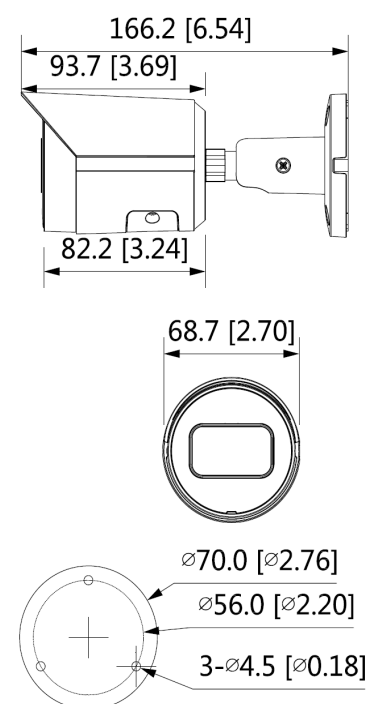

Dimensions: